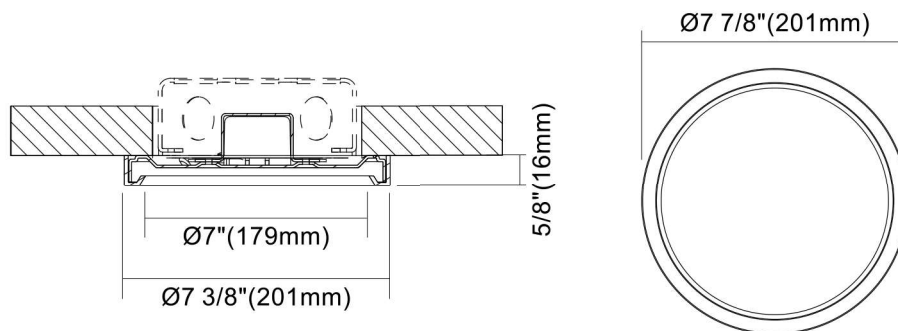

Super Slim Flush Mount Series

FDFM-15W-LED

6" 15W Round Super Slim Flush Mount with socket adaptor and spring

Factory Direct Lighting

100 Shields Court, Markham,
ON Canada L3R 9T5
Tel: 905-944-1210 • 1-855-533-0743 |
Toll Fax: 1-855-533-3294
<https://www.fdlighting.ca/>

Features

Body

Durable airtight aluminum body with etched white polycarbonate diffuser lens for low glare.

LED Characteristics

This general application light fixture features a 15 watt LED module that maintains uniform intensity producing up to 900 lumens ;with a typical CRI of 80 and a 50,000 hour life span .Available in 3000K or 4000K color temperature

Dimming

100%-10% dimming capability .This fixture is compatible with industry standard TRIC/ELV dimmers (contact factory for listing of compatible dimmers).

Beam Spred

The fixture lens provides 120° beam spread.

LED Driver

Internal LED Driver

Operating Temperature

-20°C~40°C

Environment

Suitable for wet locations.
Suitable for insulated ceiling applications.

SPECIFICATION

Application	Ceiling Mount
Approved Location	Wet
Beam Angle	120°
CCT	3000° K / 4000° K
Certifi cation	cETLus
Class II	Yes
Colour	BK / BN / WH
CRI	80
Dimming	Yes
Dimming Tech	TRIAC/ELV
Input	100-135V AC, 60Hz, 0.11A
LM79	Yes
LM80	Yes
Lumens	900Lm
Lumens per Watt	60
Power Factor	>0.9
Projected Life	70% @ 50,000 hrs
Warranty	5 Year
Wattage	15W

Ordering Guide

FDFM-15W-LED-3K-120V-D
FDFM-15W-LED-4K-120V-D