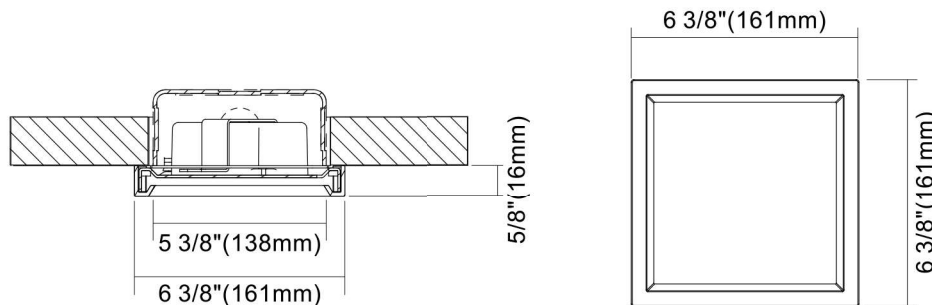

Super Slim Flush Mount Series

FDFM-15W-LED

6" 15W Square Super Slim Flush Mount with socket adaptor and spring

Factory Direct Lighting

100 Shields Court, Markham,
ON Canada L3R 9T5
Tel: 905-944-1210 • 1-855-533-0743 |
Toll Fax: 1-855-533-3294
<https://www.fdlighting.ca/>

Features

Body

Durable airtight aluminum body with etched white polycarbonate diffuser lens for low glare.

LED Characteristics

This general application light fixture features a 15 watt LED module that maintains uniform intensity producing up to 900 lumens ;with a typical CRI of 80 and a 50,000 hour life span .Available in 3000K or 4000K color temperature

Dimming

100%-10% dimming capability .This fixture is compatible with industry standard TRIAC/ELV dimmers (contact factory for listing of compatible dimmers).

Beam Spred

The fixture lens provides 120° beam spread.

LED Driver

Internal LED Driver

Operating Temperature

-20°C~40°C

Environment

Suitable for wet locations.
Suitable for insulated ceiling applications.

SPECIFICATION

Application	Ceiling Mount
Approved Location	Wet
Beam Angle	120°
CCT	3000° K / 4000° K
Certifi cation	cETLus
Class II	Yes
Colour	BK / BN / WH
CRI	80
Dimming	Yes
Dimming Tech	TRIAC/ELV
Input	100-135V AC, 60Hz, 0.11A
LM79	Yes
LM80	Yes
Lumens	900Lm
Lumens per Watt	60
Power Factor	>0.9
Projected Life	70% @ 50,000 hrs
Warranty	5 Year
Wattage	15W

For additional options please consult your representative .
Due to our continued efforts to improve our products , products specifications are subject to change without notice.

Ordering Guide

FDFM-15W-LED-3K-120V-D-S
FDFM-15W-LED-4K-120V-D-S