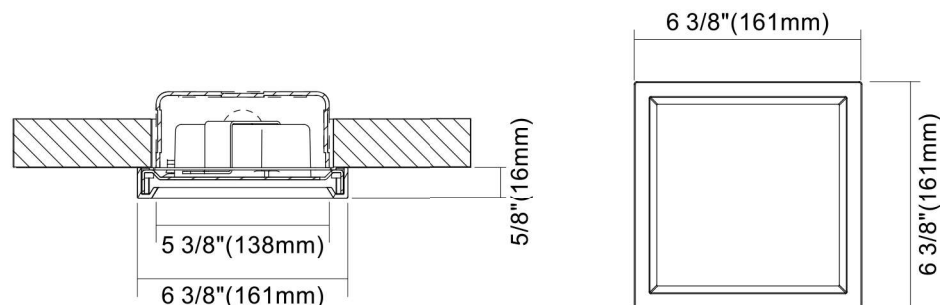

Super Slim Flush Mount Series

FDFM-15W-LED

6" 15W Square Super Slim Flush Mount with socket adaptor and spring

Factory Direct Lighting

100 Shields Court, Markham,
ON Canada L3R 9T5
Tel: 905-944-1210 • 1-855-533-0743 |
Toll Fax: 1-855-533-3294
<https://www.fdlighting.ca/>

Features

Body

Durable airtight aluminum body with etched white polycarbonate diffuser lens for low glare.

LED Characteristics

This general application light fixture features a 15 watt LED module that maintains uniform intensity producing up to 900 lumens ;with a typical CRI of 80 and a 50,000 hour life span .Available in 3000K or 4000K color temperature

Dimming

100%-10% dimming capability .This fixture is compatible with industry standard TRIAC/ELV dimmers (contact factory for listing of compatible dimmers).

Beam Spred

The fixture lens provides 120° beam spread.

LED Driver

Internal LED Driver

Operating Temperature

-20°C~40°C

Environment

Suitable for wet locations.
Suitable for insulated ceiling applications.

SPECIFICATION

Application	Ceiling Mount
Approved Location	Wet
Beam Angle	120°
CCT	3000° K / 4000° K
Certifi cation	cETLus
Class II	Yes
Colour	BK / BN / WH
CRI	80
Dimming	Yes
Dimming Tech	TRIAC/ELV
Input	100-135V AC, 60Hz, 0.11A
LM79	Yes
LM80	Yes
Lumens	900Lm
Lumens per Watt	60
Power Factor	>0.9
Projected Life	70% @ 50,000 hrs
Warranty	5 Year
Wattage	15W

For additional options please consult your representative .
Due to our continued efforts to improve our products , products specifications are subject to change without notice.

Ordering Guide

FDFM-15W-LED-3K-120V-D-S
FDFM-15W-LED-4K-120V-D-S