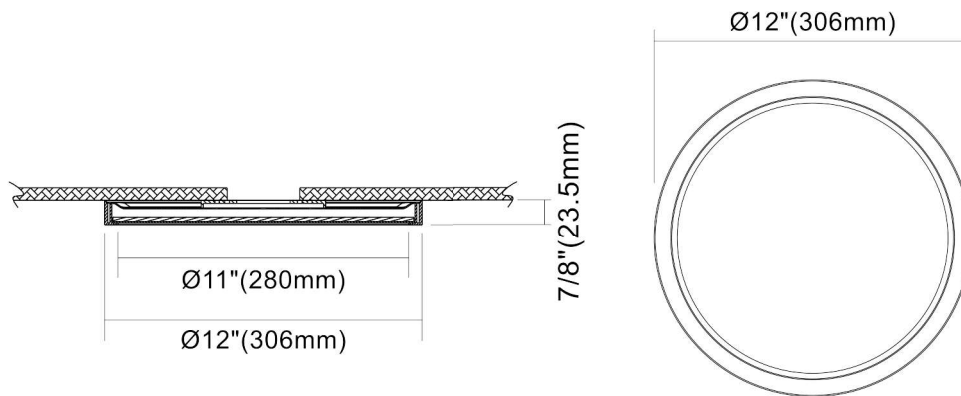

Super Slim Flush Mount Series

FDFM-22W-LED

12" 22W Round Super Slim Flush Mount

Factory Direct Lighting

100 Shields Court, Markham,
ON Canada L3R 9T5
Tel: 905-944-1210 • 1-855-533-0743 |
Toll Fax: 1-855-533-3294
<https://www.fdlighting.ca/>

Features

Body

Durable airtight aluminum body with etched white polycarbonate diffuser lens for low glare.

LED Characteristics

This general application light fixture features a 22 watt LED module that maintains uniform intensity producing up to 1450lumens with a typical CRI of 80 and a 50,000 hour life span. Available in 3000K or 4000K color temperature

Dimming

100%-10% dimming capability. This fixture is compatible with industry standard TRIC/ELV dimmers (contact factory for listing of compatible dimmers).

Beam Spread

The fixture lens provides 120° beam spread.

LED Driver

Internal LED Driver

Operating Temperature

-20°C~40°C

Environment

Suitable for wet locations.
Suitable for insulated ceiling applications.

SPECIFICATION

Application	Ceiling Mount
Approved Location	Wet
Beam Angle	120°
CCT	3000° K / 4000° K
Certification	cETLus
Class II	Yes
Colour	BK / BN / WH
CRI	80
Dimming	Yes
Dimming Tech	TRIAC/ELV
Input	100-135V AC, 60Hz, 0.11A
LM79	Yes
LM80	Yes
Lumens	1450Lm
Lumens per Watt	66
Power Factor	>0.9
Projected Life	70% @ 50,000 hrs
Warranty	5 Year
Wattage	22W

Ordering Guide

FDFM-22W-LED-3K-120V-D
FDFM-22W-LED-4K-120V-D