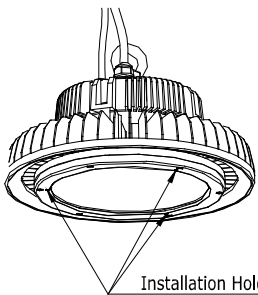

Installation Hold for Aluminum Reflector