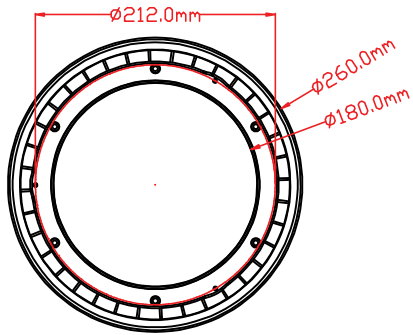

Poly Carbonate
16",19",22"

Reflector
60°,90°,120°
(120M/347V)

Aluminum

Distribution Diagram:

16" 60° PC Reflector

16" 90° PC Reflector

19" 60° PC Reflector

19" 90° PC Reflector

22" PC Reflector

120° PC Reflector

Distribution Diagram:

60° Aluminum Reflector

90° Aluminum Reflector

120° Aluminum Reflector

120° Glass

60° Lens

90° Lens

80W-150W

180W-200W

⚡ Wiring Diagram

brown(black) --L--
 blue(white) --N--
 yellow/green

label

Drilling a hole in the ceiling, install a hook.

Hanging the fixture.