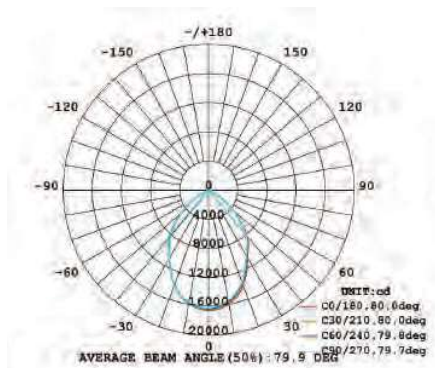

22" PC Reflector

120° PC Reflector

Distribution Diagram:

60° Aluminum Reflector

90° Aluminum Reflector

120° Aluminum Reflector

120° Glass

60° Lens

90° Lens

80W-150W

180W-200W

⚡ Wiring Diagram

brown(black) --L--
 blue(white) --N--
 yellow/green

label

Drilling a hole in the ceiling, install a hook.

Hanging the fixture.