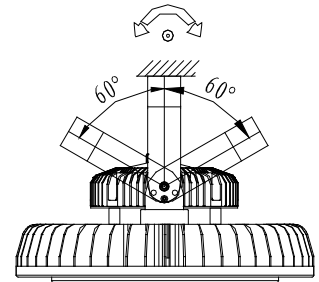

90° Lens

80W-150W

180W-200W

⚡ Wiring Diagram

brown(black) --L--
 blue(white) --N--
 yellow/green

label

Drilling a hole in the ceiling, install a hook.

Hanging the fixture.

AC100-277V
All wiring finished inside the junction box.

Connect the cables. black-L, white-N, Yellow green-Ground take care of the waterproof processing.

Fix the bracket.

Connect the cables. black-L, white-N, Yellow green-Ground take care of the waterproof processing.