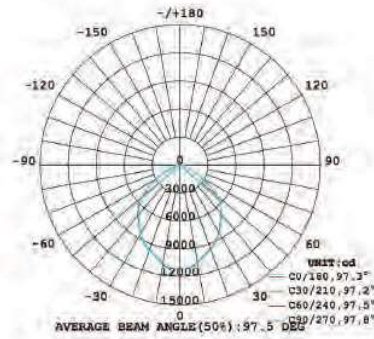

150W Technical Parameters:

Model	FDUFO-150-5K
System Power Usage	150 Watt
Certification	UL/DLC4.2
Lumen Output	19,500lm
Luminous efficiency	130lm/w
Led Brand	PHILIPS
Input Voltage	120M/347V
Power Frequency	50-60Hz
Power Factor	> 0.93
Total Harmonic Distortion	< 15%
Dimmable	Yes
CCT	5000K
CRI	> 80Ra
Beam Angle	60°/90°/120°
Finish	Black
PowerSupply	Antron
Material	Aluminum
Operating Temperature	(-30~+50°C)
Storage Temperature	(-40~+70°C)
Operating Humidity	15-90%RH
Lifespan	50,000 Hours
Ingress Protection	IP65 Suitable for wet location
Net Weight	3.8KG±0.5
Gross Weight	4.6KG±0.5
Lamp Dimension	Φ260*H159.5mm
Package Size	L310*W310*H215mm

200 Watt Technical Parameters:

Model	FDUFO-200-5K
System Power Usage	200 Watt
Certification	UL/DLC4.2
Lumen Output	26,000lm
Luminous efficiency	130lm/w
Led Brand	PHILIPS
Input Voltage	120M/347V
Power Frequency	50-60Hz
Power Factor	> 0.93
Total Harmonic Distortion	<15%
Dimmable	Yes
CCT	5000K
CRI	> 80Ra
Beam Angle	60°/90°/120°
Finish	Black
Power Supply	Antron
Material	Aluminum
Operating Temperature	(-30~+50℃)
Storage Temperature	(-40~+70℃)
Operating Humidity	15-90%RH
Lifespan	50000 Hours
Ingress Protection	IP65 Suitable for wet location
Net Weight	4.5KG±0.5
Gross Weight	5.3KG±0.5
Lamp Dimension	Φ260*H162.0mm
Package Size	L310*W310*H230mm

Poly Carbonate
16",19",22"

Reflector
60°,90°,120°
(120M/347V)

Aluminum

Distribution Diagram:

16" 60° PC Reflector

16" 90° PC Reflector

19" 60° PC Reflector

19" 90° PC Reflector

22" PC Reflector

120° PC Reflector

Distribution Diagram:

60° Aluminum Reflector

90° Aluminum Reflector

120° Aluminum Reflector

120° Glass

60° Lens