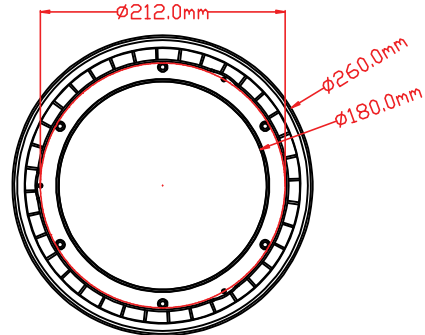

Poly Carbonate
16",19",22"

Reflector
60°,90°,120°
(120M/347V)

Aluminum

Distribution Diagram:

16" 60° PC Reflector

16" 90° PC Reflector

19" 60° PC Reflector

19" 90° PC Reflector

22" PC Reflector

120° PC Reflector

Distribution Diagram:

60° Aluminum Reflector

90° Aluminum Reflector

120° Aluminum Reflector

120° Glass

60° Lens

90° Lens

80W-150W

180W-200W

⚡ Wiring Diagram

brown(black) --L--
 blue(white) --N--
 yellow/green

label

Drilling a hole in the ceiling, install a hook.

Hanging the fixture.