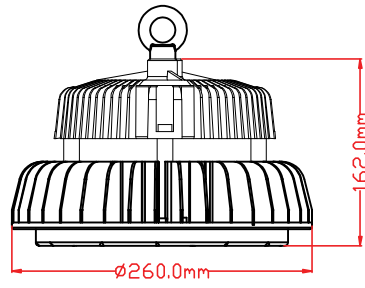

150W Technical Parameters:

Model	FDUFO-150-5K
System Power Usage	150 Watt
Certification	UL/DLC4.2
Lumen Output	19,500lm
Luminous efficiency	130lm/w
Led Brand	PHILIPS
Input Voltage	120M/347V
Power Frequency	50-60Hz
Power Factor	> 0.93
Total Harmonic Distortion	< 15%
Dimmable	Yes
CCT	5000K
CRI	> 80Ra
Beam Angle	60°/90°/120°
Finish	Black
PowerSupply	Antron
Material	Aluminum
Operating Temperature	(-30~+50°C)
Storage Temperature	(-40~+70°C)
Operating Humidity	15-90%RH
Lifespan	50,000 Hours
Ingress Protection	IP65 Suitable for wet location
Net Weight	3.8KG±0.5
Gross Weight	4.6KG±0.5
Lamp Dimension	Φ260*H159.5mm
Package Size	L310*W310*H215mm

22" PC Reflector

120° PC Reflector

Distribution Diagram:

60° Aluminum Reflector

90° Aluminum Reflector

120° Aluminum Reflector

120° Glass

60° Lens

90° Lens

80W-150W

180W-200W

⚡ Wiring Diagram

brown(black) --L--
 blue(white) --N--
 yellow/green

label

Drilling a hole in the ceiling, install a hook.

Hanging the fixture.