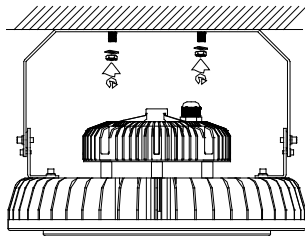

Fix the bracket.