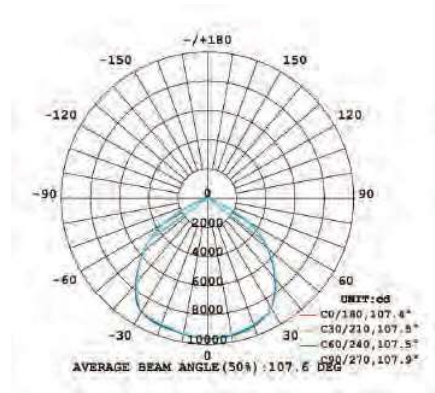

22" PC Reflector

120° PC Reflector

Distribution Diagram:

60° Aluminum Reflector

90° Aluminum Reflector

120° Aluminum Reflector

120° Glass

60° Lens

90° Lens

80W-150W

180W-200W

⚡ Wiring Diagram

brown(black) --L--
 blue(white) --N--
 yellow/green

label

Drilling a hole in the ceiling, install a hook.

Hanging the fixture.