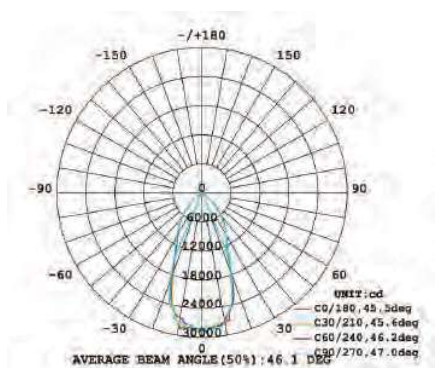

150W Technical Parameters:

Model	FDUFO-150-5K
System Power Usage	150 Watt
Certification	UL/DLC4.2
Lumen Output	19,500lm
Luminous efficiency	130lm/w
Led Brand	PHILIPS
Input Voltage	120M/347V
Power Frequency	50-60Hz
Power Factor	> 0.93
Total Harmonic Distortion	< 15%
Dimmable	Yes
CCT	5000K
CRI	> 80Ra
Beam Angle	60°/90°/120°
Finish	Black
PowerSupply	Antron
Material	Aluminum
Operating Temperature	(-30~+50°C)
Storage Temperature	(-40~+70°C)
Operating Humidity	15-90%RH
Lifespan	50,000 Hours
Ingress Protection	IP65 Suitable for wet location
Net Weight	3.8KG±0.5
Gross Weight	4.6KG±0.5
Lamp Dimension	Φ260*H159.5mm
Package Size	L310*W310*H215mm

200 Watt Technical Parameters:

Model	FDUFO-200-5K
System Power Usage	200 Watt
Certification	UL/DLC4.2
Lumen Output	26,000lm
Luminous efficiency	130lm/w
Led Brand	PHILIPS
Input Voltage	120M/347V
Power Frequency	50-60Hz
Power Factor	> 0.93
Total Harmonic Distortion	<15%
Dimmable	Yes
CCT	5000K
CRI	> 80Ra
Beam Angle	60°/90°/120°
Finish	Black
Power Supply	Antron
Material	Aluminum
Operating Temperature	(-30~+50℃)
Storage Temperature	(-40~+70℃)
Operating Humidity	15-90%RH
Lifespan	50000 Hours
Ingress Protection	IP65 Suitable for wet location
Net Weight	4.5KG±0.5
Gross Weight	5.3KG±0.5
Lamp Dimension	Φ260*H162.0mm
Package Size	L310*W310*H230mm

22" PC Reflector

120° PC Reflector

Distribution Diagram:

60° Aluminum Reflector

90° Aluminum Reflector

120° Aluminum Reflector

120° Glass

60° Lens