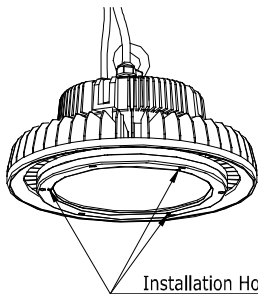

Installation Hold for PC Reflector