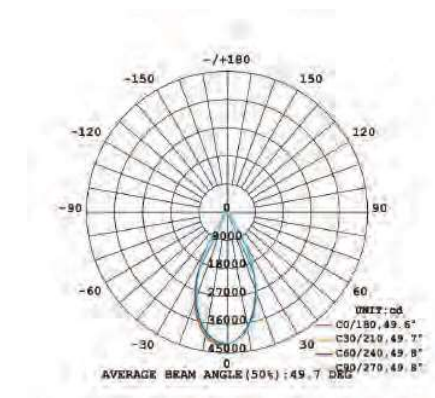

22" PC Reflector

120° PC Reflector

Distribution Diagram:

60° Aluminum Reflector

90° Aluminum Reflector

120° Aluminum Reflector

120° Glass

60° Lens

90° Lens

80W-150W

180W-200W

⚡ Wiring Diagram

brown(black) --L--
 blue(white) --N--
 yellow/green

label

Drilling a hole in the ceiling, install a hook.

Hanging the fixture.