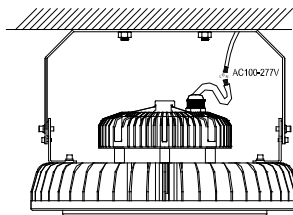

Connect the cables. black-L, white-N, Yellow green-Ground take care of the waterproof processing.