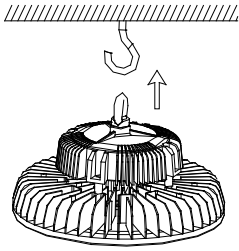

22" PC Reflector

120° PC Reflector

Distribution Diagram:

60° Aluminum Reflector

90° Aluminum Reflector

120° Aluminum Reflector

120° Glass

60° Lens

90° Lens

80W-150W

180W-200W

⚡ Wiring Diagram

brown(black) --L--
 blue(white) --N--
 yellow/green

label

Drilling a hole in the ceiling, install a hook.

Hanging the fixture.

AC100-277V
All wiring finished inside the junction box.

Connect the cables. black-L, white-N, Yellow green-Ground take care of the waterproof processing.

Fix the bracket.

Connect the cables. black-L, white-N, Yellow green-Ground take care of the waterproof processing.