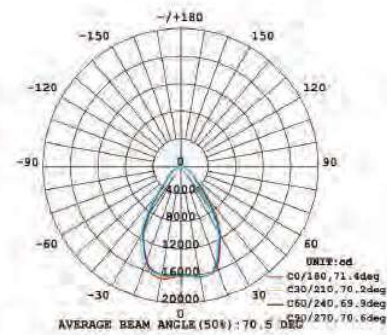

150W Technical Parameters:

Model	FDUFO-150-5K
System Power Usage	150 Watt
Certification	UL/DLC4.2
Lumen Output	19,500lm
Luminous efficiency	130lm/w
Led Brand	PHILIPS
Input Voltage	120M/347V
Power Frequency	50-60Hz
Power Factor	> 0.93
Total Harmonic Distortion	< 15%
Dimmable	Yes
CCT	5000K
CRI	> 80Ra
Beam Angle	60°/90°/120°
Finish	Black
PowerSupply	Antron
Material	Aluminum
Operating Temperature	(-30~+50°C)
Storage Temperature	(-40~+70°C)
Operating Humidity	15-90%RH
Lifespan	50,000 Hours
Ingress Protection	IP65 Suitable for wet location
Net Weight	3.8KG±0.5
Gross Weight	4.6KG±0.5
Lamp Dimension	Φ260*H159.5mm
Package Size	L310*W310*H215mm

200 Watt Technical Parameters:

Model	FDUFO-200-5K
System Power Usage	200 Watt
Certification	UL/DLC4.2
Lumen Output	26,000lm
Luminous efficiency	130lm/w
Led Brand	PHILIPS
Input Voltage	120M/347V
Power Frequency	50-60Hz
Power Factor	> 0.93
Total Harmonic Distortion	<15%
Dimmable	Yes
CCT	5000K
CRI	> 80Ra
Beam Angle	60°/90°/120°
Finish	Black
Power Supply	Antron
Material	Aluminum
Operating Temperature	(-30~+50℃)
Storage Temperature	(-40~+70℃)
Operating Humidity	15-90%RH
Lifespan	50000 Hours
Ingress Protection	IP65 Suitable for wet location
Net Weight	4.5KG±0.5
Gross Weight	5.3KG±0.5
Lamp Dimension	Φ260*H162.0mm
Package Size	L310*W310*H230mm

Poly Carbonate
16",19",22"

Reflector
60°,90°,120°
(120M/347V)

Aluminum

Distribution Diagram:

16" 60° PC Reflector

16" 90° PC Reflector

19" 60° PC Reflector

19" 90° PC Reflector

22" PC Reflector

120° PC Reflector

Distribution Diagram:

60° Aluminum Reflector

90° Aluminum Reflector

120° Aluminum Reflector

120° Glass

60° Lens