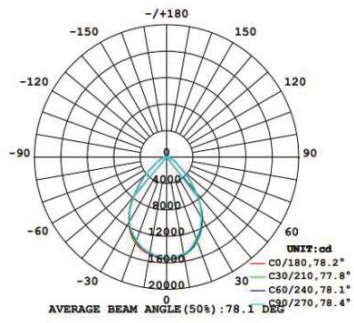

Distribution Diagram:

16" 60° PC Reflector