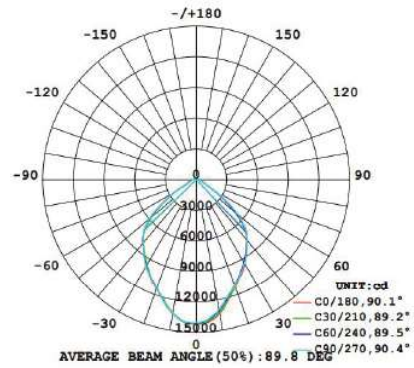

150W Technical Parameters:

Model	FDUFO-150-5K
System Power Usage	150 Watt
Certification	UL/DLC4.2
Lumen Output	19,500lm
Luminous efficiency	130lm/w
Led Brand	PHILIPS
Input Voltage	120M/347V
Power Frequency	50-60Hz
Power Factor	> 0.93
Total Harmonic Distortion	< 15%
Dimmable	Yes
CCT	5000K
CRI	> 80Ra
Beam Angle	60°/90°/120°
Finish	Black
PowerSupply	Antron
Material	Aluminum
Operating Temperature	(-30~+50°C)
Storage Temperature	(-40~+70°C)
Operating Humidity	15-90%RH
Lifespan	50,000 Hours
Ingress Protection	IP65 Suitable for wet location
Net Weight	3.8KG±0.5
Gross Weight	4.6KG±0.5
Lamp Dimension	Φ260*H159.5mm
Package Size	L310*W310*H215mm

200 Watt Technical Parameters:

Model	FDUFO-200-5K
System Power Usage	200 Watt
Certification	UL/DLC4.2
Lumen Output	26,000lm
Luminous efficiency	130lm/w
Led Brand	PHILIPS
Input Voltage	120M/347V
Power Frequency	50-60Hz
Power Factor	> 0.93
Total Harmonic Distortion	<15%
Dimmable	Yes
CCT	5000K
CRI	> 80Ra
Beam Angle	60°/90°/120°
Finish	Black
Power Supply	Antron
Material	Aluminum
Operating Temperature	(-30~+50℃)
Storage Temperature	(-40~+70℃)
Operating Humidity	15-90%RH
Lifespan	50000 Hours
Ingress Protection	IP65 Suitable for wet location
Net Weight	4.5KG±0.5
Gross Weight	5.3KG±0.5
Lamp Dimension	Φ260*H162.0mm
Package Size	L310*W310*H230mm

Poly Carbonate
16",19",22"

Reflector
60°,90°,120°
(120M/347V)

Aluminum

Distribution Diagram:

16" 60° PC Reflector

16" 90° PC Reflector

19" 60° PC Reflector

19" 90° PC Reflector