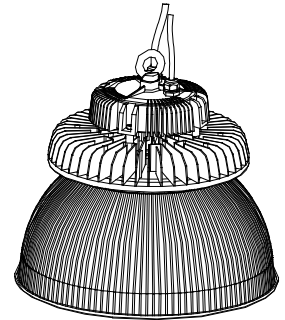

Installation Hold for Aluminum Reflector