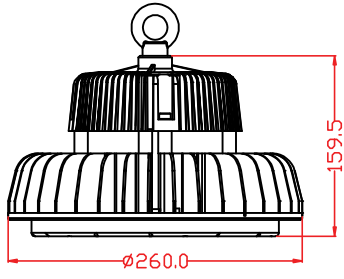

22" PC Reflector

120° PC Reflector

Distribution Diagram:

60° Aluminum Reflector

90° Aluminum Reflector

120° Aluminum Reflector

120° Glass

60° Lens

90° Lens

80W-150W

180W-200W

⚡ Wiring Diagram

brown(black) --L--
 blue(white) --N--
 yellow/green

label

Drilling a hole in the ceiling, install a hook.

Hanging the fixture.