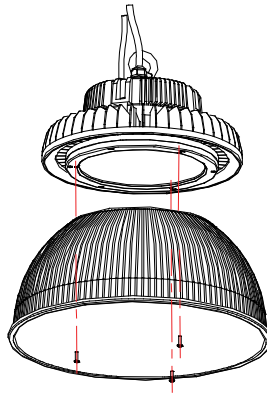

Installation Hold for Aluminum Reflector