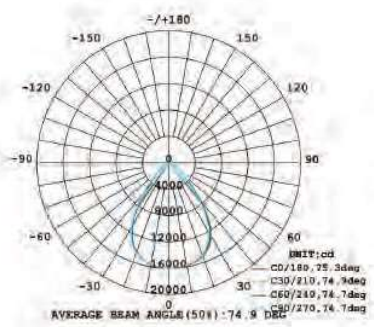

150W Technical Parameters:

Model	FDUFO-150-5K
System Power Usage	150 Watt
Certification	UL/DLC4.2
Lumen Output	19,500lm
Luminous efficiency	130lm/w
Led Brand	PHILIPS
Input Voltage	120M/347V
Power Frequency	50-60Hz
Power Factor	> 0.93
Total Harmonic Distortion	< 15%
Dimmable	Yes
CCT	5000K
CRI	> 80Ra
Beam Angle	60°/90°/120°
Finish	Black
PowerSupply	Antron
Material	Aluminum
Operating Temperature	(-30~+50°C)
Storage Temperature	(-40~+70°C)
Operating Humidity	15-90%RH
Lifespan	50,000 Hours
Ingress Protection	IP65 Suitable for wet location
Net Weight	3.8KG±0.5
Gross Weight	4.6KG±0.5
Lamp Dimension	Φ260*H159.5mm
Package Size	L310*W310*H215mm

200 Watt Technical Parameters:

Model	FDUFO-200-5K
System Power Usage	200 Watt
Certification	UL/DLC4.2
Lumen Output	26,000lm
Luminous efficiency	130lm/w
Led Brand	PHILIPS
Input Voltage	120M/347V
Power Frequency	50-60Hz
Power Factor	> 0.93
Total Harmonic Distortion	<15%
Dimmable	Yes
CCT	5000K
CRI	> 80Ra
Beam Angle	60°/90°/120°
Finish	Black
Power Supply	Antron
Material	Aluminum
Operating Temperature	(-30~+50℃)
Storage Temperature	(-40~+70℃)
Operating Humidity	15-90%RH
Lifespan	50000 Hours
Ingress Protection	IP65 Suitable for wet location
Net Weight	4.5KG±0.5
Gross Weight	5.3KG±0.5
Lamp Dimension	Φ260*H162.0mm
Package Size	L310*W310*H230mm

Poly Carbonate
16",19",22"

Reflector
60°,90°,120°
(120M/347V)

Aluminum

Distribution Diagram:

16" 60° PC Reflector

16" 90° PC Reflector

19" 60° PC Reflector

19" 90° PC Reflector

22" PC Reflector

120° PC Reflector

Distribution Diagram:

60° Aluminum Reflector

90° Aluminum Reflector

120° Aluminum Reflector

120° Glass

60° Lens