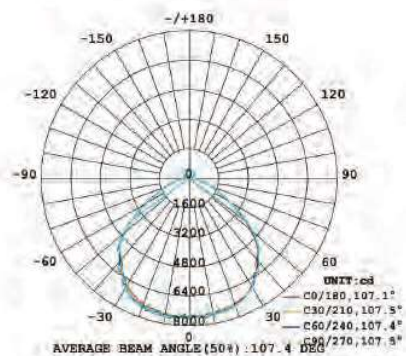

150W Technical Parameters:

Model	FDUFO-150-5K
System Power Usage	150 Watt
Certification	UL/DLC4.2
Lumen Output	19,500lm
Luminous efficiency	130lm/w
Led Brand	PHILIPS
Input Voltage	120M/347V
Power Frequency	50-60Hz
Power Factor	> 0.93
Total Harmonic Distortion	< 15%
Dimmable	Yes
CCT	5000K
CRI	> 80Ra
Beam Angle	60°/90°/120°
Finish	Black
PowerSupply	Antron
Material	Aluminum
Operating Temperature	(-30~+50°C)
Storage Temperature	(-40~+70°C)
Operating Humidity	15-90%RH
Lifespan	50,000 Hours
Ingress Protection	IP65 Suitable for wet location
Net Weight	3.8KG±0.5
Gross Weight	4.6KG±0.5
Lamp Dimension	Φ260*H159.5mm
Package Size	L310*W310*H215mm

200 Watt Technical Parameters:

Model	FDUFO-200-5K
System Power Usage	200 Watt
Certification	UL/DLC4.2
Lumen Output	26,000lm
Luminous efficiency	130lm/w
Led Brand	PHILIPS
Input Voltage	120M/347V
Power Frequency	50-60Hz
Power Factor	> 0.93
Total Harmonic Distortion	<15%
Dimmable	Yes
CCT	5000K
CRI	> 80Ra
Beam Angle	60°/90°/120°
Finish	Black
Power Supply	Antron
Material	Aluminum
Operating Temperature	(-30~+50℃)
Storage Temperature	(-40~+70℃)
Operating Humidity	15-90%RH
Lifespan	50000 Hours
Ingress Protection	IP65 Suitable for wet location
Net Weight	4.5KG±0.5
Gross Weight	5.3KG±0.5
Lamp Dimension	Φ260*H162.0mm
Package Size	L310*W310*H230mm

Poly Carbonate
16",19",22"

Reflector
60°,90°,120°
(120M/347V)

Aluminum

Distribution Diagram:

16" 60° PC Reflector

16" 90° PC Reflector

19" 60° PC Reflector

19" 90° PC Reflector

22" PC Reflector

120° PC Reflector

Distribution Diagram:

60° Aluminum Reflector

90° Aluminum Reflector

120° Aluminum Reflector

120° Glass

60° Lens