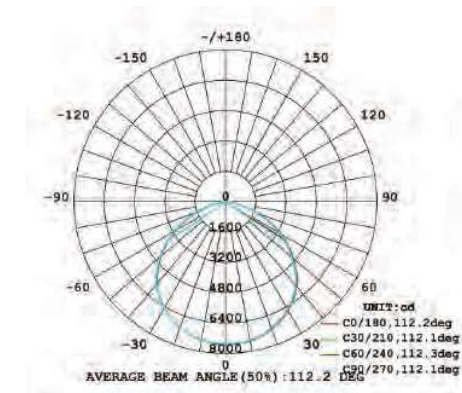

150W Technical Parameters:

Model	FDUFO-150-5K
System Power Usage	150 Watt
Certification	UL/DLC4.2
Lumen Output	19,500lm
Luminous efficiency	130lm/w
Led Brand	PHILIPS
Input Voltage	120M/347V
Power Frequency	50-60Hz
Power Factor	> 0.93
Total Harmonic Distortion	< 15%
Dimmable	Yes
CCT	5000K
CRI	> 80Ra
Beam Angle	60°/90°/120°
Finish	Black
PowerSupply	Antron
Material	Aluminum
Operating Temperature	(-30~+50°C)
Storage Temperature	(-40~+70°C)
Operating Humidity	15-90%RH
Lifespan	50,000 Hours
Ingress Protection	IP65 Suitable for wet location
Net Weight	3.8KG±0.5
Gross Weight	4.6KG±0.5
Lamp Dimension	Φ260*H159.5mm
Package Size	L310*W310*H215mm

200 Watt Technical Parameters:

Model	FDUFO-200-5K
System Power Usage	200 Watt
Certification	UL/DLC4.2
Lumen Output	26,000lm
Luminous efficiency	130lm/w
Led Brand	PHILIPS
Input Voltage	120M/347V
Power Frequency	50-60Hz
Power Factor	> 0.93
Total Harmonic Distortion	<15%
Dimmable	Yes
CCT	5000K
CRI	> 80Ra
Beam Angle	60°/90°/120°
Finish	Black
Power Supply	Antron
Material	Aluminum
Operating Temperature	(-30~+50℃)
Storage Temperature	(-40~+70℃)
Operating Humidity	15-90%RH
Lifespan	50000 Hours
Ingress Protection	IP65 Suitable for wet location
Net Weight	4.5KG±0.5
Gross Weight	5.3KG±0.5
Lamp Dimension	Φ260*H162.0mm
Package Size	L310*W310*H230mm

22" PC Reflector

120° PC Reflector

Distribution Diagram:

60° Aluminum Reflector

90° Aluminum Reflector

120° Aluminum Reflector

120° Glass

60° Lens

90° Lens

80W-150W

180W-200W

⚡ Wiring Diagram

brown(black) --L--
 blue(white) --N--
 yellow/green

label

Drilling a hole in the ceiling, install a hook.

Hanging the fixture.