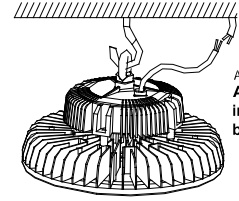

150W Technical Parameters:

Model	FDUFO-150-5K
System Power Usage	150 Watt
Certification	UL/DLC4.2
Lumen Output	19,500lm
Luminous efficiency	130lm/w
Led Brand	PHILIPS
Input Voltage	120M/347V
Power Frequency	50-60Hz
Power Factor	> 0.93
Total Harmonic Distortion	< 15%
Dimmable	Yes
CCT	5000K
CRI	> 80Ra
Beam Angle	60°/90°/120°
Finish	Black
PowerSupply	Antron
Material	Aluminum
Operating Temperature	(-30~+50°C)
Storage Temperature	(-40~+70°C)
Operating Humidity	15-90%RH
Lifespan	50,000 Hours
Ingress Protection	IP65 Suitable for wet location
Net Weight	3.8KG±0.5
Gross Weight	4.6KG±0.5
Lamp Dimension	Φ260*H159.5mm
Package Size	L310*W310*H215mm

90° Lens

80W-150W

180W-200W

⚡ Wiring Diagram

brown(black) --L--
 blue(white) --N--
 yellow/green

label

Drilling a hole in the ceiling, install a hook.

Hanging the fixture.

AC100-277V
All wiring finished inside the junction box.

Connect the cables. black-L, white-N, Yellow green-Ground take care of the waterproof processing.

Fix the bracket.

Connect the cables. black-L, white-N, Yellow green-Ground take care of the waterproof processing.