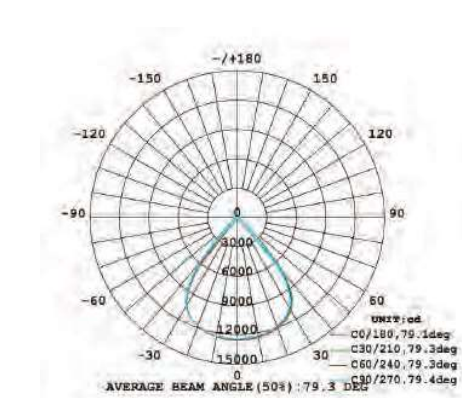

22" PC Reflector

120° PC Reflector

Distribution Diagram:

60° Aluminum Reflector

90° Aluminum Reflector

120° Aluminum Reflector

120° Glass

60° Lens

90° Lens

80W-150W

180W-200W

⚡ Wiring Diagram

brown(black) --L--
 blue(white) --N--
 yellow/green

label

Drilling a hole in the ceiling, install a hook.

Hanging the fixture.