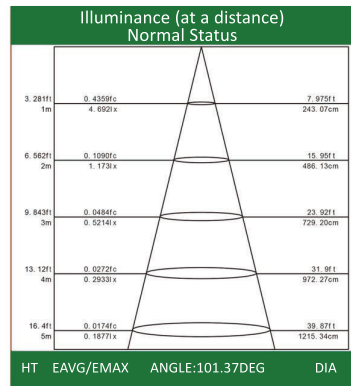

Exit Sign Running Man

The Running Man Exit Sign is suitable for property management and institutional applications. It is designed with durable and light-weight high-impact thermoplastic.

Dimension

Features and Specifications:

Comes with three pictogram legends for direction selection.