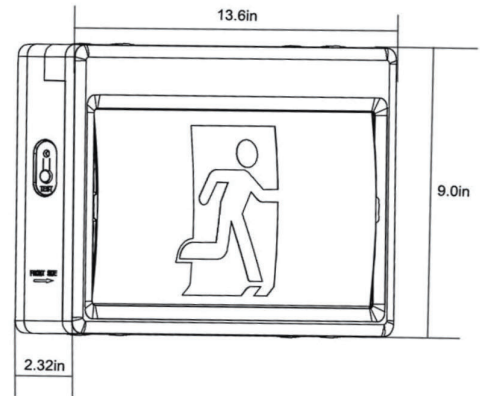

Exit Sign Running Man

The Running Man Exit Sign is suitable for property management and institutional applications. It is designed with durable and light-weight high-impact thermoplastic.

Dimension

Features and Specifications:

- > LED Ultra Bright Light Source
- > 120V/347V Dual Input
- > Nickel Cadmium (NiCad) battery meets UL 90 minutes emergency lighting requirement
- > Test switch and AC-On indicator included
- > Universal Mounting:
Ceiling Mount;
Wall Mount ;
End Mount
- > Suitable for Damp Locations
- > Canopy Included

Comes with three pictogram legends for direction selection.