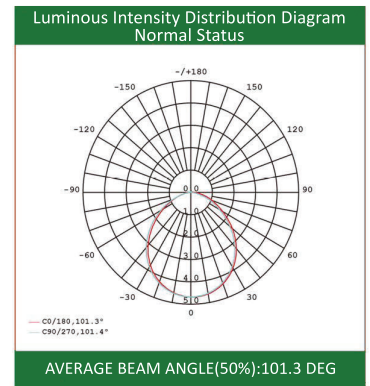

Exit Sign Running Man

The Running Man Exit Sign is suitable for property management and institutional applications. It is designed with durable and light-weight high-impact thermoplastic.

Dimension

Features and Specifications:

Comes with three pictogram legends for direction selection.