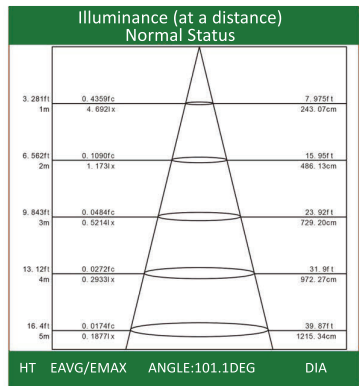

Exit Sign Running Man

The Running Man Exit Sign is suitable for property management and institutional applications. It is designed with durable and light-weight high-impact thermoplastic.

Dimension

Features and Specifications:

- > LED Ultra Bright Light Source
- > 120V/347V Dual Input
- > 1.2W per head
- Nickel Cadmium (NiCad) battery meets UL 90 minute emergency lighting requirement
- > Test switch and AC-On indicator included
- > Universal Mounting: Ceiling Mount; Wall Mount ; End Mount
- > Combo Heads adjustable
- Suitable for Damp Locations
- Canopy Included

Comes with three pictogram legends for direction selection.