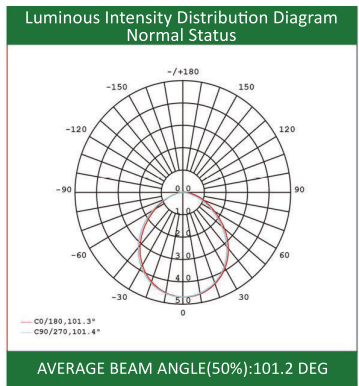

Exit Sign Running Man

The Running Man Exit Sign is suitable for property management and institutional applications. It is designed with durable and light-weight high-impact thermoplastic.

Dimension

Features and Specifications:

Comes with three pictogram legends for direction selection.