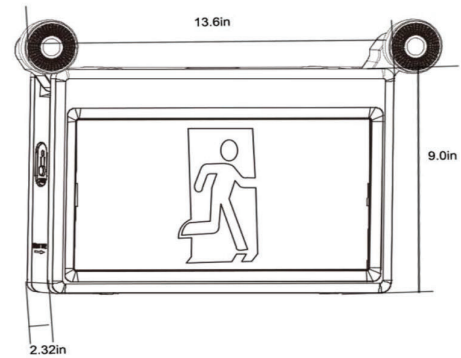

Exit Sign Running Man

The Running Man Exit Sign is suitable for property management and institutional applications. It is designed with durable and light-weight high-impact thermoplastic.

Dimension

Features and Specifications:

- > LED Ultra Bright Light Source
- > 120V/347V Dual Input
- > 1.2W per head
- Nickel Cadmium (NiCad) battery meets UL 90 minute emergency lighting requirement
- > Test switch and AC-On indicator included
- > Universal Mounting: Ceiling Mount; Wall Mount ; End Mount
- > Combo Heads adjustable
- Suitable for Damp Locations
- Canopy Included

Comes with three pictogram legends for direction selection.