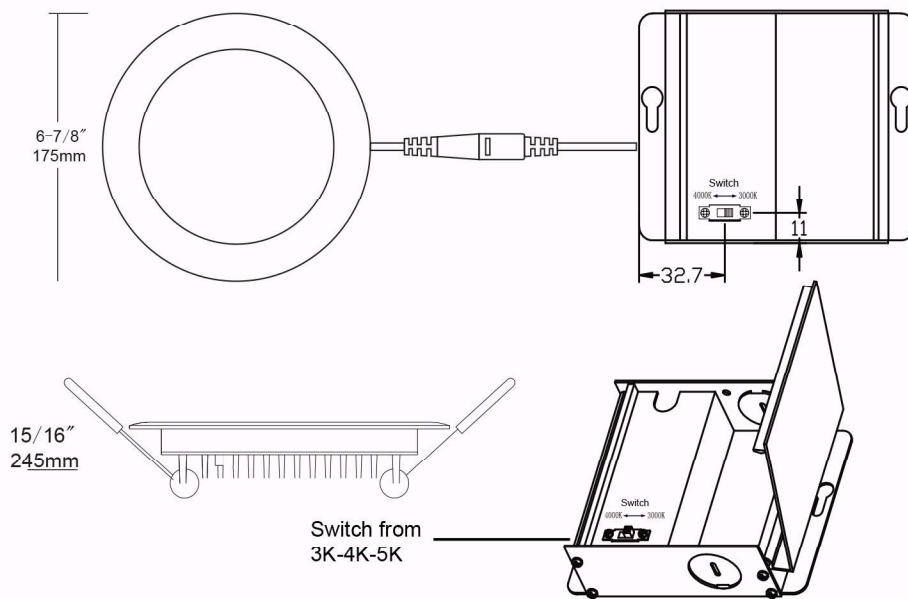

### Environment

Suitable for Damp Locations  
Suitable for insulated ceiling applications.

SPECIFICATION	
Application	Ceiling Recess Mount
Approved Location	Damp
Beam Angle	120°
CCT	3000K/4000K/5000K
Certification	cETLus/Energy Star
Class II	Yes
Colour	BK / BN / WH
CRI	80
Dimming	Yes
Dimming Tech	TRIAC/ELV
Input	100-135V AC, 60Hz, 0.1
LM79	Yes
LM80	Yes
Lumens	1110/ 1210 / 1300
Lumens per Watt	61
Power Factor	>0.9
Projected Life	70% @ 50,000 hrs
Warranty	10 Years
Wattage	15W

## Description

The panel is a 15 watt 6" slim profile light fixture for recess retrofit application. It is a high-performance, easy to install residential grade downlight solution that offers good light output energy efficiency and streamlined design. Suitable for damp locations.