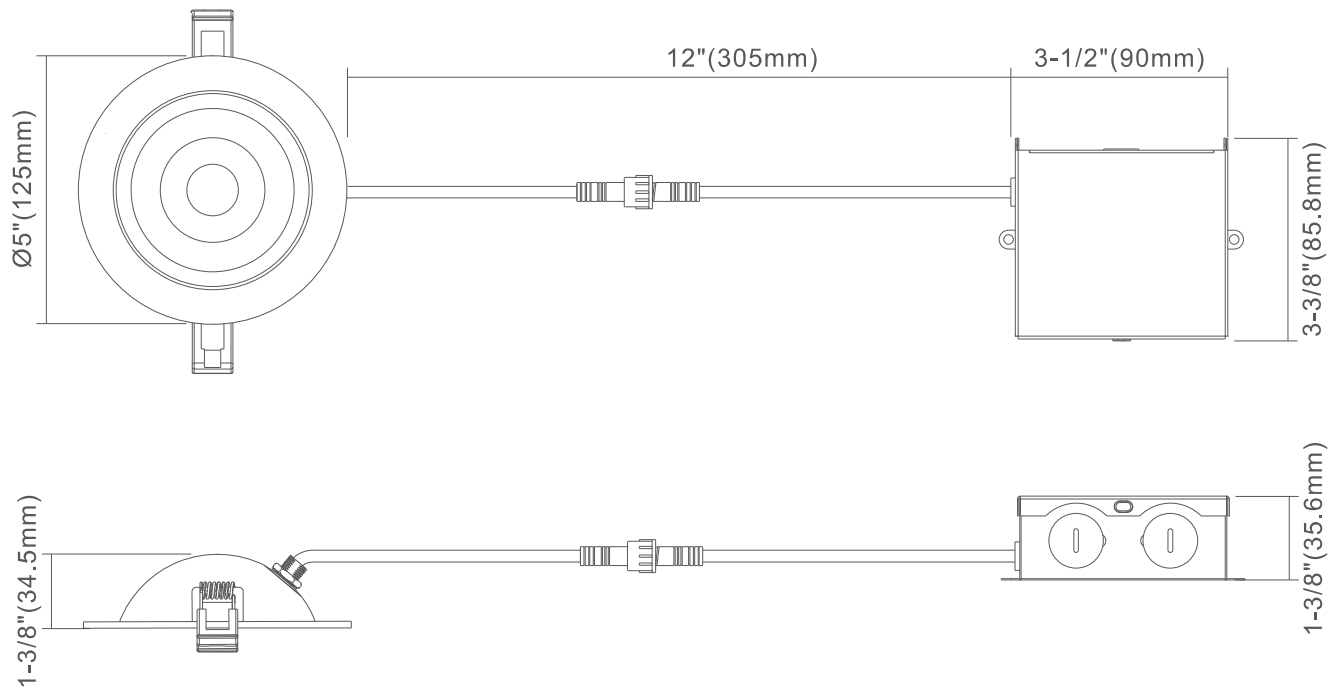

Multi-directions

Lifespan

Color Rendering Index

Features

- **90° tilt, you can adjust the light to right irradiance angle**
- Beam spread options available: 38°
- Made of durable steel material
- It is a high-performance, easy to install residential or commercial grade light solution that offers good light output, energy-efficiency and streamlined design
- Input voltage: AC 120V 50/60Hz
- Fast & easy to install-save on labour
- Color rendering index: 80
- 100%-10% dimming capability, this fixture is compatible with industry standard TRIAC/ELV dimmers
- Lifetime rated for greater than 50,000 hours
- Insulated ceiling rated for direct contact with insulation
- Suitable for damp location
- Air tight

Back View

Dimensions

FDFG-4-9W-3K-WH

4" LED Floating Gimbal, 9 Watts, 3000K, 700 lms,
Dimmable 10-100%, 120V, Round, White