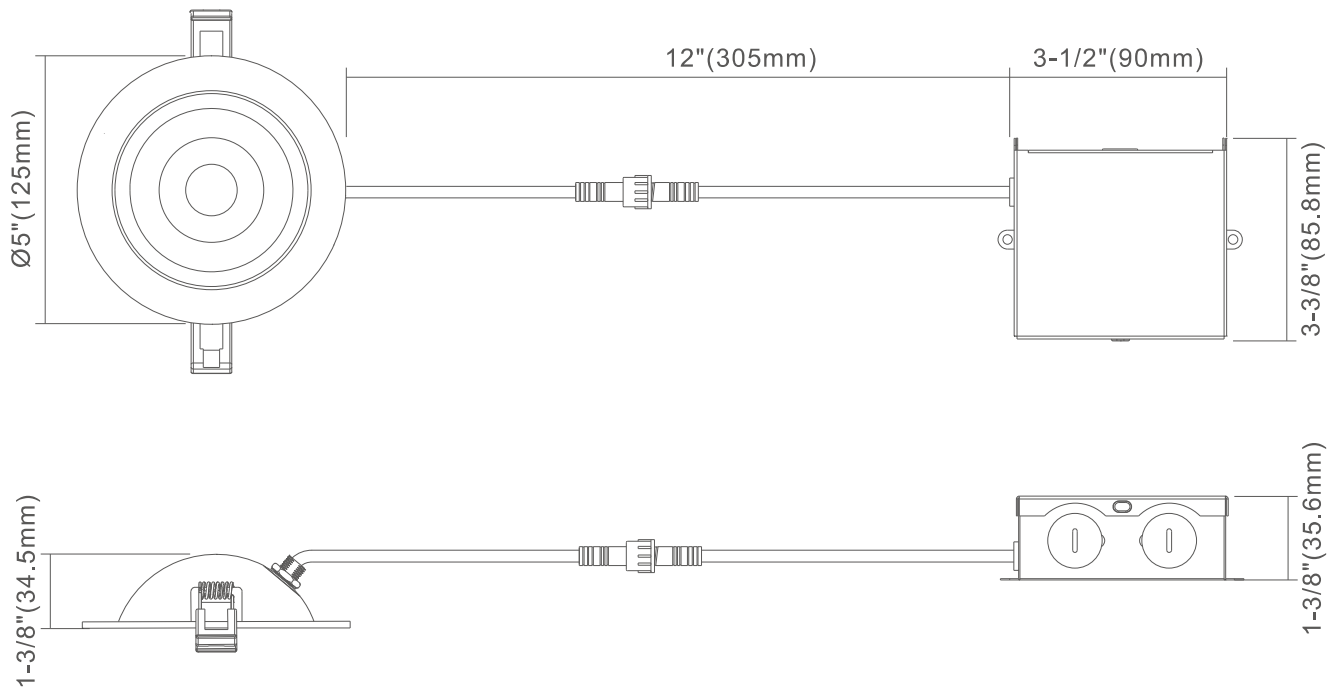

Dimensions

FDFG-4-9W-3K4K5K-WH

4" LED Floating Gimbal, 9 Watts, Pre-select CCT 3K/4K/5K, 700 lms, Dimmable 10-100%, 120V, Round, White

FDFG-4-9W-3K4K5K-BK

4" LED Floating Gimbal, 9 Watts, Pre-select CCT 3K/4K/5K, 700 lms, Dimmable 10-100%, 120V, Round, Black