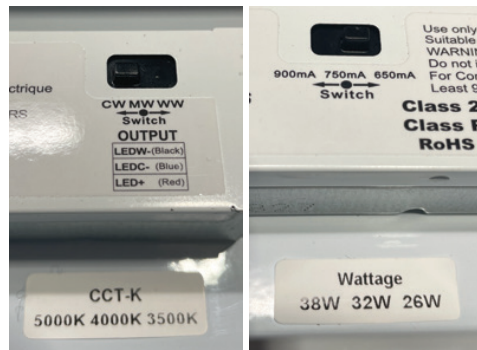

Pre-Select 3CCT/3Wattage Switch