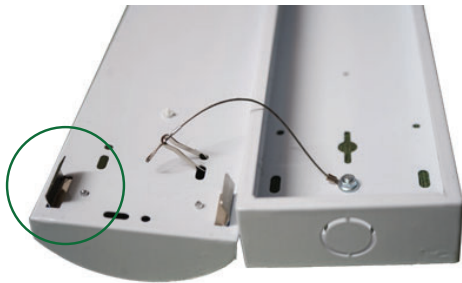

Clip-on Design