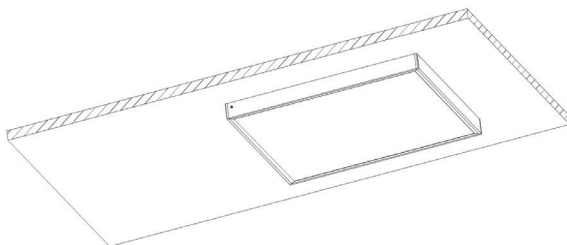

2.Assemble 3 parts of the frame with M3.5 Screws

3.Drill the anchor bolts into the ceiling,fixing the frame tightly with 4*25 Screws

4.Insert the Panel Light into the frame from side.

5.Final appearance.