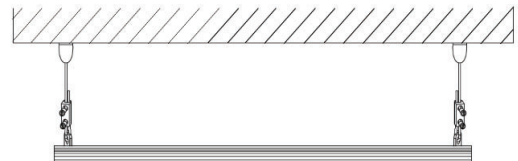

3. Final appearance

Suspended Installation

1.Spare Parts

1	LED Panel Light	1
2	L-shape holders	4
3	L-shape fixing screws	4
4	Wire rope fastening screw	8
5	Steel wire buckle	4
6	A wire rope	4
7	Suspension fixed bushings 2-1	4
8	Self-tapping M4 screws	4
9	Suspension fixed bushings 2-2	4
10	expansion pipe	4

2.Drill Φ 6mm holes on the roof/wall.

3.Drill Φ 6mm expansion pipe into the hole,and fix the

4.A djust the pipe length.

5.Final appearance.

Ceiling mounted Installation

1.Components

1	LED Panel Light Frame	4
2	Plastic angle code	4
3	Screws M3	8
4	Anchor Bolt	6
5	Screws 4*25	6

2.Assemble 3 parts of the frame with M3.5 Screws

3.Drill the anchor bolts into the ceiling,fixing the frame tightly with 4*25 Screws

4.Insert the Panel Light into the frame from side.

5.Final appearance.