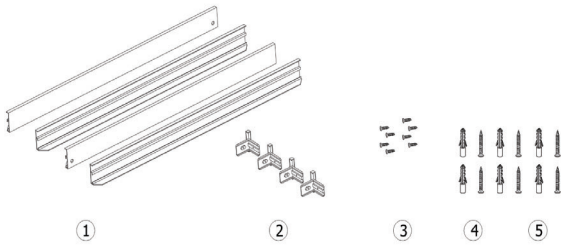

3. Final appearance

Suspended Installation

1.Spare Parts

1	LED Panel Light	1
2	L-shape holders	4
3	L-shape fixing screws	4
4	Wire rope fastening screw	8
5	Steel wire buckle	4
6	A wire rope	4
7	Suspension fixed bushings 2-1	4
8	Self-tapping M4 screws	4
9	Suspension fixed bushings 2-2	4
10	expansion pipe	4

2.Drill Φ 6mm holes on the roof/wall.

3.Drill Φ 6mm expansion pipe into the hole,and fix the

4.A djust the pipe length.

5.Final appearance.

Ceiling mounted Installation

1.Components

1	LED Panel Light Frame	4
2	Plastic angle code	4
3	Screws M3	8
4	Anchor Bolt	6
5	Screws 4*25	6