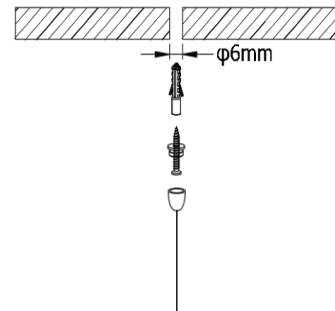

3.Drill Φ 6mm expansion pipe into the hole,and fix the