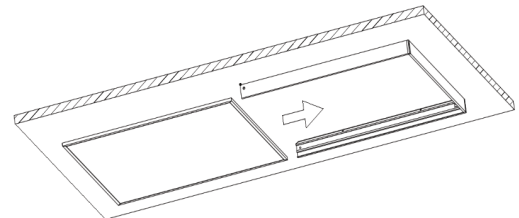

4.Insert the Panel Light into the frame from side.