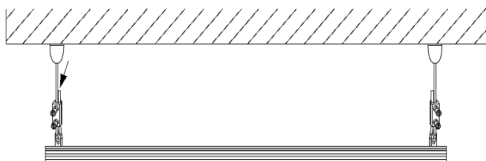

3. Final appearance

Suspended Installation

1.Spare Parts

1	LED Panel Light	1
2	L-shape holders	4
3	L-shape fixing screws	4
4	Wire rope fastening screw	8
5	Steel wire buckle	4
6	A wire rope	4
7	Suspension fixed bushings 2-1	4
8	Self-tapping M4 screws	4
9	Suspension fixed bushings 2-2	4
10	expansion pipe	4

2.Drill Φ 6mm holes on the roof/wall.

3.Drill Φ 6mm expansion pipe into the hole,and fix the

4.A djust the pipe length.

5.Final appearance.

Ceiling mounted Installation

1.Components

1	LED Panel Light Frame	4
2	Plastic angle code	4
3	Screws M3	8
4	Anchor Bolt	6
5	Screws 4*25	6