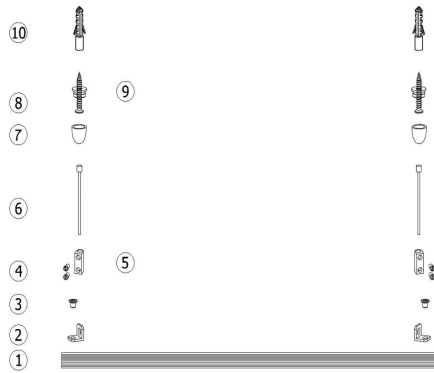

Suspended Installation

1.Spare Parts