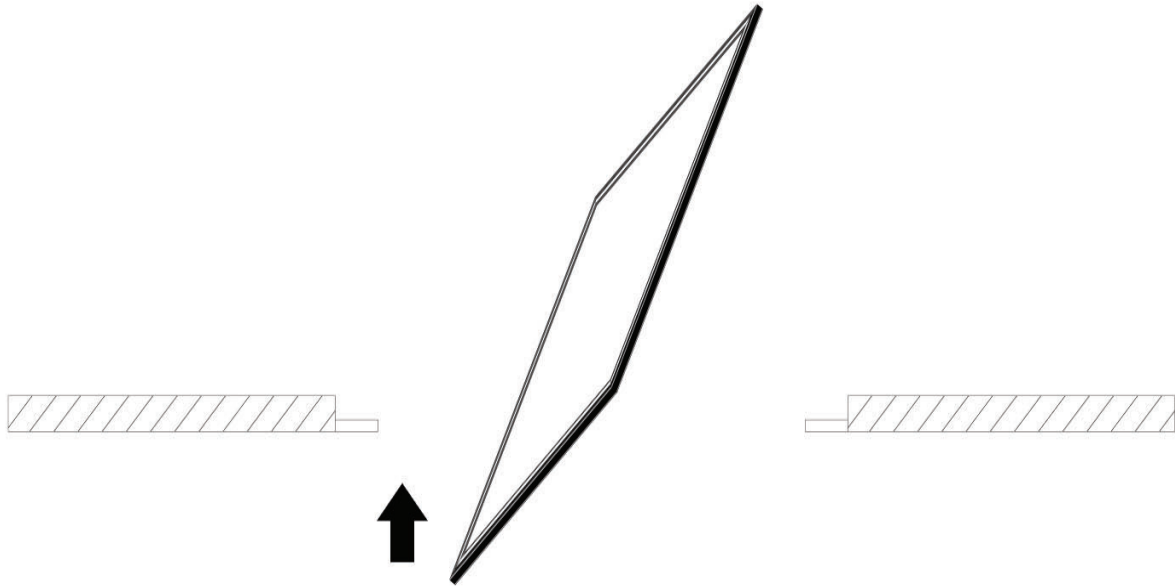

Recessed installation

1. Removal of the original ceiling module with LED panel lights instead