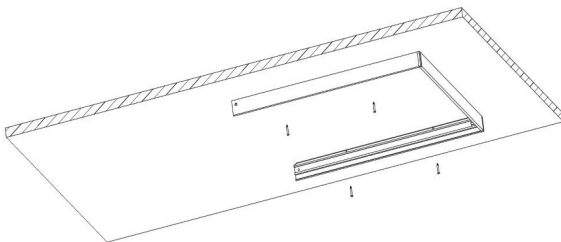

3.Drill the anchor bolts into the ceiling,fixing the frame tightly with 4*25 Screws