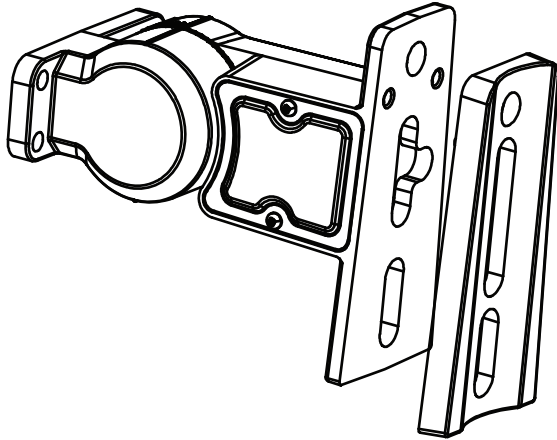

SKU#101313

# Universal Arm Mounting

for Square and Round Pole  
with wire channel  
for FDFL Pro-Series Area/Flood Light

## Dimensions