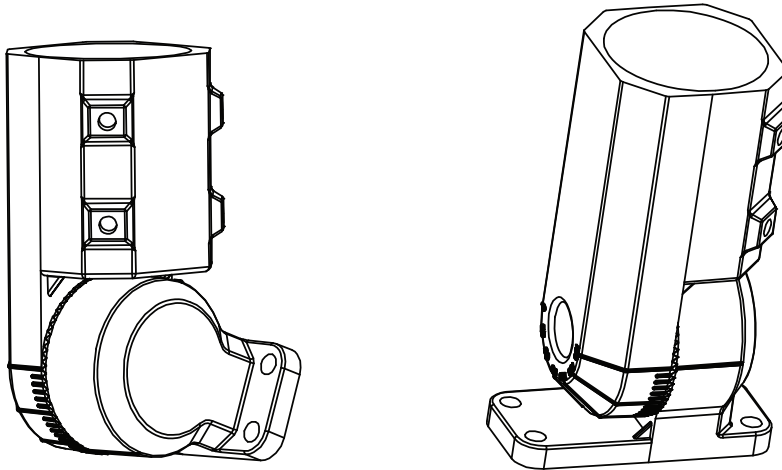

Slip Fitter

for FDFL Pro-Series Area/Flood Light

Dimensions