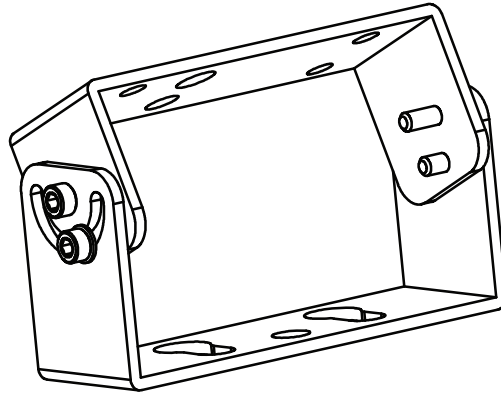

Wall Mounting

for FDFL Pro-Series Area/Flood Light

Dimensions