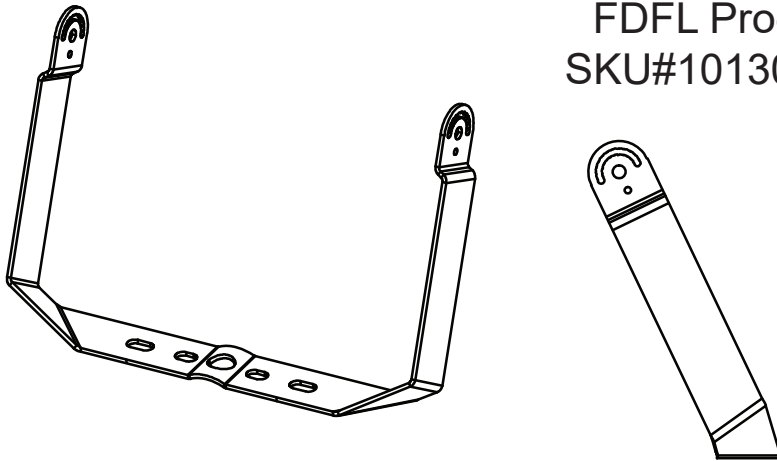

# Trunnion Mounting

for FDFL Pro-Series Area/Flood Light

Compatible with  
FDFL Pro-Series Area/Flood Light  
SKU#101309, 101310, and 102310

## Dimensions