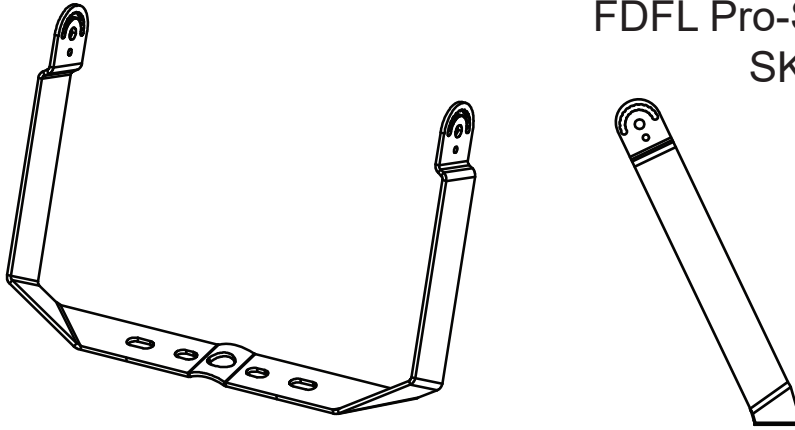

Trunnion Mounting

for FDFL Pro-Series Area/Flood Light

Compatible with
FDFL Pro-Series Area/Flood Light
SKU#101311 and 102311

Dimensions