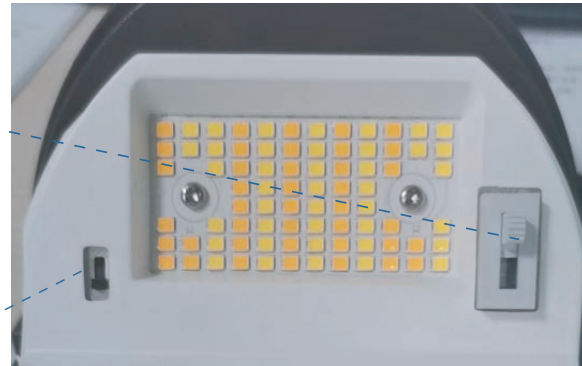

LED Mini Wall Pack

Pre-Select 3 Wattage & 3 CCT

Features

- Die-Casting Aluminum: Good heat dissipation for long lifespan
- Built-in Photocell
- LM80 LEDs
- Lifespan: 50,000 hours
- UV Resistance Cover: no discoloration
- High Efficacy: > 130 lm/W

Pre-Select 3 CCT
3000K-4000K-5000K

Pre-Select 3 Wattage
13-18-26 watts

Dimensions

FDWPS-26-LED-5K-120-277V

SKU#104001

LED Mini Wall Pack Pre-Select 3 Wattage & 3 CCT

Specifications

Item No.									
3 Wattage Switchable(W)	26W			18W			13W		
Lumens Output (LM)	3000K 3401LM	4000K 3751LM	5000K 3486LM	3000K 2378LM	4000K 2621LM	5000K 2436LM	3000K 1762LM	4000K 1943LM	5000K 1806LM
Efficacy	>130 lm/W								
3 CCT Switchable(K)	3000K-4000K-5000K Selectable								
CRI	>70								
Lifespan	50,000 hours								
IP Rating	IP65								
Beam Angle	110 Degree								
Input Voltage	120-277V								
Power Factor	>0.9								
Housing	Die-Casting Aluminum								
Lens	Clear PC								
Surge Protection	6KV								
Certification	DLC 5.1 PREMIUM, ETL								
Operating Temperature	-40° ~ 131° F (-40° ~ 55° C)								
Warranty	5 years								