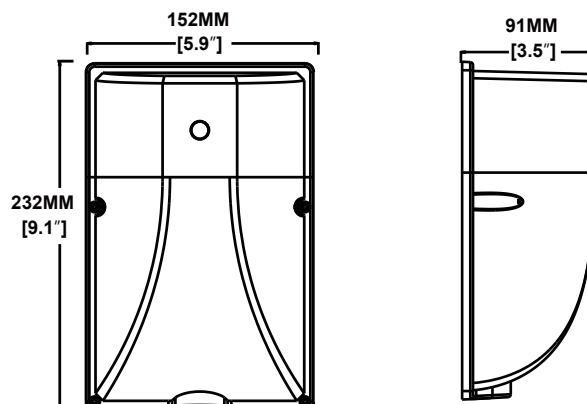

LED Mini Wall Pack

Pre-Select 3 Wattage & 3 CCT

Features

- Die-Casting Aluminum: Good heat dissipation for long lifespan
- Built-in Photocell
- LM80 LEDs
- Lifespan: 50,000 hours
- UV Resistance Cover: no discoloration
- High Efficacy: > 130 lm/W

Pre-Select 3 CCT
3000K-4000K-5000K

Pre-Select 3 Wattage
13-18-26 watts

Dimensions

FDWPS-26-LED-5K-120-277V

SKU#104001

LED Mini Wall Pack Pre-Select 3 Wattage & 3 CCT

Specifications

Item No.									
3 Wattage Switchable(W)	26W			18W			13W		
Lumens Output (LM)	3000K 3401LM	4000K 3751LM	5000K 3486LM	3000K 2378LM	4000K 2621LM	5000K 2436LM	3000K 1762LM	4000K 1943LM	5000K 1806LM
Efficacy	>130 lm/W								
3 CCT Switchable(K)	3000K-4000K-5000K Selectable								
CRI	>70								
Lifespan	50,000 hours								
IP Rating	IP65								
Beam Angle	110 Degree								
Input Voltage	120-277V								
Power Factor	>0.9								
Housing	Die-Casting Aluminum								
Lens	Clear PC								
Surge Protection	6KV								
Certification	DLC 5.1 PREMIUM, ETL								
Operating Temperature	-40° ~ 131° F (-40° ~ 55° C)								
Warranty	5 years								