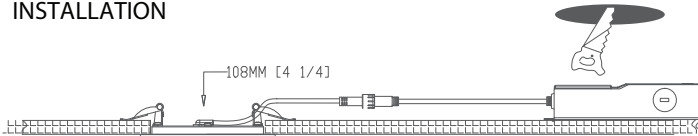

4" LED Fire Rated Recessed Downlight

2-HOUR FIRE RATING
Tested to comply with UL 263, ASTM E119 & CAN ULC S101

FEATURES

- 2-Hour Fire Rated, providing a reinforced and heat resistant steel casing
- Pre-Select 5 CCT: 27K-3K-35K-4K-5K
- 2 Inch spring height for installation on normal dry wall and fire rated dry wall
- Junction box with commercial grade driver included
- Triac Dimmable, Certified Airtight, IC rated
- Easy installation - NO ADDITIONAL BOX REQUIRED
- Long lifetime - 50,000 hours
- 5-year Warranty
- Tested to comply with UL 263, ASTM E119 & CAN ULC S101

DIMENSION

INSTALLATION

SPECIFICATIONS	
Model	FDLED-FR-4-12W-5CCT-120V
Fire Rated	2 Hours
Watts	12W
Light Output(lm)	800lm
Size	4in
Default Driver Input	AC120V,60HZ
Color Temperature(K)	Pre-Select 5CCT 2700K, 3000K, 3500K, 4000K, 5000K
CRI	80Ra
Dimming	Triac Dimming
Power Factor	>0.9
Approved Location	Wet Location
Air Tight	Yes
IC Rated	Yes
Operating Temp.	(-4°F~104°F) -20~40°C
Beam Angle	120°

Optional Accessories

Extension Cables

10ft flexible connector, for use with Gimbal/ slim LED fixtures

20ft flexible connector, for use with Gimbal/ slim LED fixtures

Mounting Plate

SKU#101007 is a 4" new construction pre-mounting plate
Opening Ø4 1/4"(108mm)

Goof Ring

4" Goof Ring
Inside Diameter - 4 3/16" (106.8mm)
Outside Diameter - 5 3/4" (146mm)
Thickness - 1mm
for use with Gimbal/ slim LED fixtures

Decorative Trim Ring

4 inch Round

Black (BLK) Rubber Oil Bronze (BZ) Brushed Nickel (BN) Copper (CP)