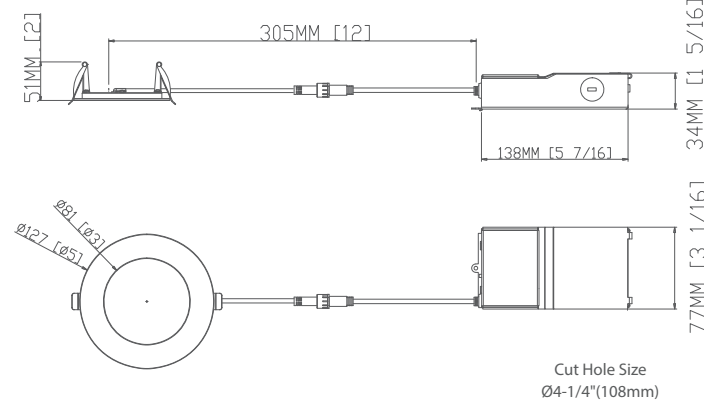

4" LED Fire Rated Recessed Downlight

2-HOUR FIRE RATING
Tested to comply with UL 263, ASTM E119 & CAN ULC S101

FEATURES

- 2-Hour Fire Rated, providing a reinforced and heat resistant steel casing
- Pre-Select 5 CCT: 27K-3K-35K-4K-5K
- 2 Inch spring height for installation on normal dry wall and fire rated dry wall
- Junction box with commercial grade driver included
- Triac Dimmable, Certified Airtight, IC rated
- Easy installation - NO ADDITIONAL BOX REQUIRED
- Long lifetime - 50,000 hours
- 5-year Warranty
- Tested to comply with UL 263, ASTM E119 & CAN ULC S101

DIMENSION

INSTALLATION

SPECIFICATIONS	
Model	FDLED-FR-4-12W-5CCT-120V
Fire Rated	2 Hours
Watts	12W
Light Output(lm)	800lm
Size	4in
Default Driver Input	AC120V,60HZ
Color Temperature(K)	Pre-Select 5CCT 2700K, 3000K, 3500K, 4000K, 5000K
CRI	80Ra
Dimming	Triac Dimming
Power Factor	>0.9
Approved Location	Wet Location
Air Tight	Yes
IC Rated	Yes
Operating Temp.	(-4°F~104°F) -20~40°C
Beam Angle	120°

Optional Accessories

Extension Cables

10ft flexible connector, for use with Gimbal/ slim LED fixtures

20ft flexible connector, for use with Gimbal/ slim LED fixtures

Mounting Plate

SKU#101007 is a 4" new construction pre-mounting plate
Opening Ø4 1/4"(108mm)

Goof Ring

4" Goof Ring
Inside Diameter - 4 3/16" (106.8mm)
Outside Diameter - 5 3/4" (146mm)
Thickness - 1mm
for use with Gimbal/ slim LED fixtures

Decorative Trim Ring

4 inch Round

Black (BLK) Rubber Oil Bronze (BZ) Brushed Nickel (BN) Copper (CP)