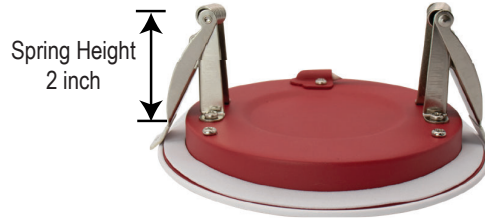

4" LED Fire Rated Recessed Downlight

2-HOUR FIRE RATING
Tested to comply with UL 263, ASTM E119 & CAN ULC S101

FEATURES

- 2-Hour Fire Rated, providing a reinforced and heat resistant steel casing
- Pre-Select 5 CCT: 27K-3K-35K-4K-5K
- 2 Inch spring height for installation on normal dry wall and fire rated dry wall
- Junction box with commercial grade driver included
- Triac Dimmable, Certified Airtight, IC rated
- Easy installation - NO ADDITIONAL BOX REQUIRED
- Long lifetime - 50,000 hours
- 5-year Warranty
- Tested to comply with UL 263, ASTM E119 & CAN ULC S101

DIMENSION

INSTALLATION

SPECIFICATIONS	
Model	FDLED-FR-4-12W-5CCT-120V
Fire Rated	2 Hours
Watts	12W
Light Output(lm)	800lm
Size	4in
Default Driver Input	AC120V,60HZ
Color Temperature(K)	Pre-Select 5CCT 2700K, 3000K, 3500K, 4000K, 5000K
CRI	80Ra
Dimming	Triac Dimming
Power Factor	>0.9
Approved Location	Wet Location
Air Tight	Yes
IC Rated	Yes
Operating Temp.	(-4°F~104°F) -20~40°C
Beam Angle	120°

Optional Accessories

Extension Cables

10ft flexible connector, for use with Gimbal/ slim LED fixtures

20ft flexible connector, for use with Gimbal/ slim LED fixtures

Mounting Plate

SKU#101007 is a 4" new construction pre-mounting plate
Opening Ø4 1/4"(108mm)

Goof Ring

4" Goof Ring
Inside Diameter - 4 3/16" (106.8mm)
Outside Diameter - 5 3/4" (146mm)
Thickness - 1mm
for use with Gimbal/ slim LED fixtures

Decorative Trim Ring

4 inch Round

Black (BLK) Rubber Oil Bronze (BZ) Brushed Nickel (BN) Copper (CP)