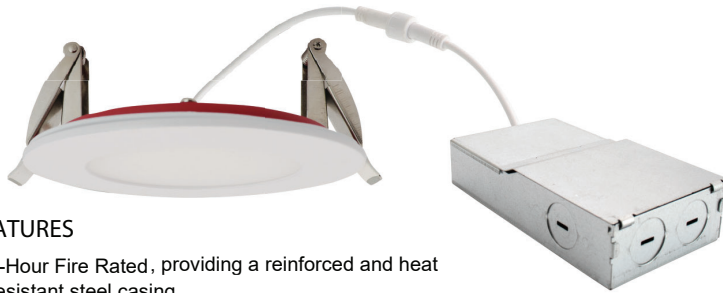

4" LED Fire Rated Recessed Downlight

2-HOUR FIRE RATING
Tested to comply with UL 263, ASTM E119 & CAN ULC S101

FEATURES

- 2-Hour Fire Rated, providing a reinforced and heat resistant steel casing
- Pre-Select 5 CCT: 27K-3K-35K-4K-5K
- 2 Inch spring height for installation on normal dry wall and fire rated dry wall
- Junction box with commercial grade driver included
- Triac Dimmable, Certified Airtight, IC rated
- Easy installation - NO ADDITIONAL BOX REQUIRED
- Long lifetime - 50,000 hours
- 5-year Warranty
- Tested to comply with UL 263, ASTM E119 & CAN ULC S101

DIMENSION

INSTALLATION

SPECIFICATIONS	
Model	FDLED-FR-4-12W-5CCT-120V
Fire Rated	2 Hours
Watts	12W
Light Output(lm)	800lm
Size	4in
Default Driver Input	AC120V,60HZ
Color Temperature(K)	Pre-Select 5CCT 2700K, 3000K, 3500K, 4000K, 5000K
CRI	80Ra
Dimming	Triac Dimming
Power Factor	>0.9
Approved Location	Wet Location
Air Tight	Yes
IC Rated	Yes
Operating Temp.	(-4°F~104°F) -20~40°C
Beam Angle	120°

Optional Accessories

Extension Cables

10ft flexible connector, for use with Gimbal/ slim LED fixtures

20ft flexible connector, for use with Gimbal/ slim LED fixtures

Mounting Plate

SKU#101007 is a 4" new construction pre-mounting plate
Opening Ø4 1/4"(108mm)

Goof Ring

4" Goof Ring
Inside Diameter - 4 3/16" (106.8mm)
Outside Diameter - 5 3/4" (146mm)
Thickness - 1mm
for use with Gimbal/ slim LED fixtures

Decorative Trim Ring

4 inch Round

Black (BLK) Rubber Oil Bronze (BZ) Brushed Nickel (BN) Copper (CP)