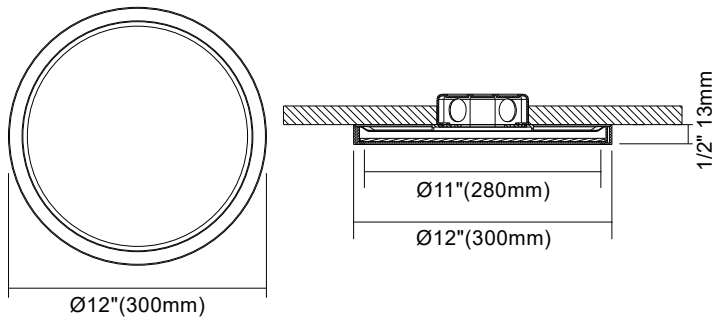

Features

- Edge-lit technology to produce a smooth uniform lighting effect
- This 1/2" thick luminaire is easy to install on standard J-boxes with a quick snap
- Construction: aluminum and white translucent acrylic lens
- Dimming: TRIAC Dimming 10% - 100%
- Suitable for WET LOCATION
- Rated for a long life - over 50,000 hours
- Pre-Select 5 CCT 2700K, 3000K, 3500K, 4000K, 5000K

DIMENSIONS

SPECIFICATIONS	
Model	FDFM-22W-LED-5CCT-120V-D
Watts	22W
CRI	90Ra
Color Temperature(K)	Pre-Select 5 CCT 2700K, 3000K, 3500K, 4000K, 5000K
Light Output(lm)	1500 lms
Default Driver Input	AC120V, 60Hz
Dimming	Triac Dimming
Power Factor	>0.9
Approved Location	Wet Location
Operating Temp.	(-4°F~104°F) -20~40°C
Beam Angle	120°

PACKAGE	
Weight.(g)	650g
Qty/CTN (pcs)	10pcs/CTN
Box Dimension	320*339*335mm
Gross Weight	8.9kg/CTN

INCLUDED IN BOX

- 12" Flush Mount
- Mounting Plate to J-Box
- Two Anchor Screws
- Two Mounting Screws
- Two Anchors
- Three Wire Nuts
- Two Clips for Mounting Plate