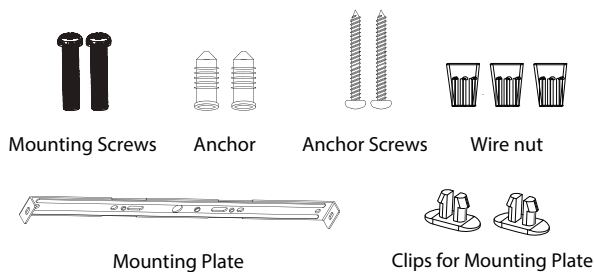

Features

- Edge-lit technology to produce a smooth uniform lighting effect
- This 1/2" thick luminaire is easy to install on standard J-boxes with a quick snap
- Construction: aluminum and white translucent acrylic lens
- Dimming: TRIAC Dimming 10% - 100%
- Suitable for WET LOCATION
- Rated for a long life - over 50,000 hours
- Pre-Select 5 CCT 2700K, 3000K, 3500K, 4000K, 5000K

PACKAGE	
Weight.(g)	650g
Qty/CTN (pcs)	10pcs/CTN
Box Dimension	320*339*335mm
Gross Weight	8.9kg/CTN

INCLUDED IN BOX

- 12" Flush Mount
- Mounting Plate to J-Box
- Two Anchor Screws
- Two Mounting Screws
- Two Anchors
- Three Wire Nuts
- Two Clips for Mounting Plate