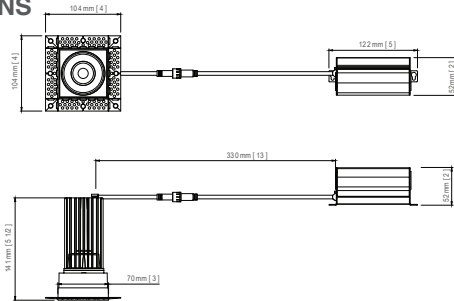

Pre-Select 5 CCT 2" Trimless LED Downlight, Square

Description

2" Trimless LED Downlight, 15watts, Square

Features

- * Durable airtight aluminum body
- * Type IC, Air-Tight & Wet - No Housing Required
- * Flangeless installation, provide a more high end looking
- * No housing required, easy and fast installation
- * 10%-100% dimming capability. This fixture is compatible with industry standard forward-phase / reverse-phase and TRIAC/ELV dimmers
- * Includes two spring loaded clips to attached to any ceiling material.
- * Rated for long life - over 50,000 hours

DIMENSIONS

INSTALLATION

ACCESSORIES (Optional)

4/ 6/ 10/ 20
4ft/ 6ft/ 10ft/ 20ft flexible connector

SPECIFICATIONS	
Model	FDTL-LED-2-15W-5CCT-WH-SQ
Energy Star Unique ID	3627154
Watts	14W
CRI	CRI90+
Color Temperature(K)	Pre-Select 5 CCT 2700K/3000K/3500K/4000K/5000K
Lumen Output (lm)	1150lm
Default Driver Input	AC120V, 60Hz
Dimming	Triac Dimming 10% - 100%
Power Factor	0.99
Approved Location	Wet Location
Air Tight	Yes
Operating Temp.	(-4°F-104°F) -20-40°C
Beam Angle	38°

PACKAGE	
Weight.(g)	562g
Qty/CTN (pcs)	18 pcs/CTN
Box Dimension	L415*W295*H490
Gross Weight	12.65 kg/CTN

INCLUDED IN BOX

- 2" 15W Square LED Trimless Downlight with Driver
- 4 Screws