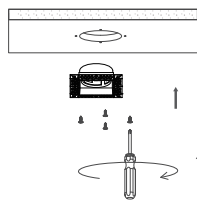

Pre-Select 5 CCT 2" Trimless LED Downlight, Square

Description

2" Trimless LED Downlight, 15watts, Square

Features

- * Durable airtight aluminum body
- * Type IC, Air-Tight & Wet - No Housing Required
- * Flangeless installation, provide a more high end looking
- * No housing required, easy and fast installation
- * 10%-100% dimming capability. This fixture is compatible with industry standard forward-phase / reverse-phase and TRIAC/ELV dimmers
- * Includes two spring loaded clips to attached to any ceiling material.
- * Rated for long life - over 50,000 hours

DIMENSIONS

INSTALLATION

ACCESSORIES (Optional)

4/ 6/ 10/ 20
4ft/ 6ft/ 10ft/ 20ft flexible connector

SPECIFICATIONS	
Model	FDTL-LED-2-15W-5CCT-WH-SQ
Energy Star Unique ID	3627154
Watts	14W
CRI	CRI90+
Color Temperature(K)	Pre-Select 5 CCT 2700K/3000K/3500K/4000K/5000K
Lumen Output (lm)	1150lm
Default Driver Input	AC120V, 60Hz
Dimming	Triac Dimming 10% - 100%
Power Factor	0.99
Approved Location	Wet Location
Air Tight	Yes
Operating Temp.	(-4°F-104°F) -20-40°C
Beam Angle	38°

PACKAGE	
Weight.(g)	562g
Qty/CTN (pcs)	18 pcs/CTN
Box Dimension	L415*W295*H490
Gross Weight	12.65 kg/CTN

INCLUDED IN BOX

- 2" 15W Square LED Trimless Downlight with Driver
- 4 Screws