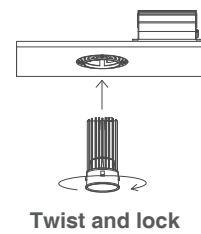

Pre-Select 5 CCT 2" Trimless LED Downlight, Square

Description

2" Trimless LED Downlight, 15watts, Square

Features

- * Durable airtight aluminum body
- * Type IC, Air-Tight & Wet - No Housing Required
- * Flangeless installation, provide a more high end looking
- * No housing required, easy and fast installation
- * 10%-100% dimming capability. This fixture is compatible with industry standard forward-phase / reverse-phase and TRIAC/ELV dimmers
- * Includes two spring loaded clips to attached to any ceiling material.
- * Rated for long life - over 50,000 hours

DIMENSIONS

INSTALLATION

ACCESSORIES (Optional)

4/ 6/ 10/ 20
4ft/ 6ft/ 10ft/ 20ft flexible connector

SPECIFICATIONS	
Model	FDTL-LED-2-15W-5CCT-WH-SQ
Energy Star Unique ID	3627154
Watts	14W
CRI	CRI90+
Color Temperature(K)	Pre-Select 5 CCT 2700K/3000K/3500K/4000K/5000K
Lumen Output (lm)	1150lm
Default Driver Input	AC120V, 60Hz
Dimming	Triac Dimming 10% - 100%
Power Factor	0.99
Approved Location	Wet Location
Air Tight	Yes
Operating Temp.	(-4°F-104°F) -20-40°C
Beam Angle	38°