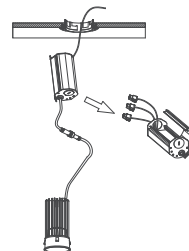

Pre-Select 5 CCT 2" Trimless LED Downlight, Square

Description

2" Trimless LED Downlight, 15watts, Square

Features

- * Durable airtight aluminum body
- * Type IC, Air-Tight & Wet - No Housing Required
- * Flangeless installation, provide a more high end looking
- * No housing required, easy and fast installation
- * 10%-100% dimming capability. This fixture is compatible with industry standard forward-phase / reverse-phase and TRIAC/ELV dimmers
- * Includes two spring loaded clips to attached to any ceiling material.
- * Rated for long life - over 50,000 hours

DIMENSIONS

INSTALLATION

ACCESSORIES (Optional)

4/ 6/ 10/ 20
4ft/ 6ft/ 10ft/ 20ft flexible connector

SPECIFICATIONS	
Model	FDTL-LED-2-15W-5CCT-WH-SQ
Energy Star Unique ID	3627154
Watts	14W
CRI	CRI90+
Color Temperature(K)	Pre-Select 5 CCT 2700K/3000K/3500K/4000K/5000K
Lumen Output (lm)	1150lm
Default Driver Input	AC120V, 60Hz
Dimming	Triac Dimming 10% - 100%
Power Factor	0.99
Approved Location	Wet Location
Air Tight	Yes
Operating Temp.	(-4°F-104°F) -20-40°C
Beam Angle	38°

PACKAGE	
Weight.(g)	562g
Qty/CTN (pcs)	18 pcs/CTN
Box Dimension	L415*W295*H490
Gross Weight	12.65 kg/CTN

INCLUDED IN BOX

- 2" 15W Square LED Trimless Downlight with Driver
- 4 Screws