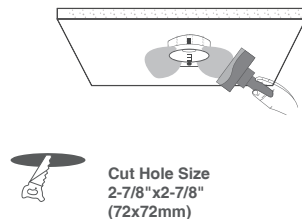

Pre-Select 5 CCT 2" Trimless LED Downlight, Square

Description

2" Trimless LED Downlight, 15watts, Square

Features

- * Durable airtight aluminum body
- * Type IC, Air-Tight & Wet - No Housing Required
- * Flangeless installation, provide a more high end looking
- * No housing required, easy and fast installation
- * 10%-100% dimming capability. This fixture is compatible with industry standard forward-phase / reverse-phase and TRIAC/ELV dimmers
- * Includes two spring loaded clips to attached to any ceiling material.
- * Rated for long life - over 50,000 hours

DIMENSIONS

INSTALLATION

ACCESSORIES (Optional)

4/ 6/ 10/ 20
4ft/ 6ft/ 10ft/ 20ft flexible connector

SPECIFICATIONS	
Model	FDTL-LED-2-15W-5CCT-WH-SQ
Energy Star Unique ID	3627154
Watts	14W
CRI	CRI90+
Color Temperature(K)	Pre-Select 5 CCT 2700K/3000K/3500K/4000K/5000K
Lumen Output (lm)	1150lm
Default Driver Input	AC120V, 60Hz
Dimming	Triac Dimming 10% - 100%
Power Factor	0.99
Approved Location	Wet Location
Air Tight	Yes
Operating Temp.	(-4°F-104°F) -20-40°C
Beam Angle	38°

PACKAGE	
Weight.(g)	562g
Qty/CTN (pcs)	18 pcs/CTN
Box Dimension	L415*W295*H490
Gross Weight	12.65 kg/CTN

INCLUDED IN BOX

- 2" 15W Square LED Trimless Downlight with Driver
- 4 Screws