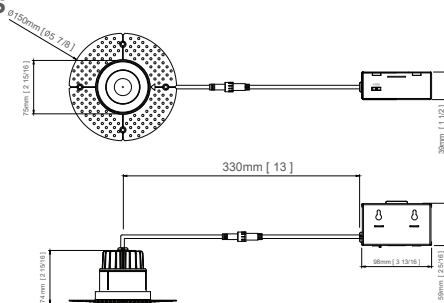

Pre-Select 5 CCT 3.5" Trimless LED Downlight

SPECIFICATIONS	
Model	FDTL-LED-3.5-12W-5CCT-WH / FDTL-LED-3.5-12W-5CCT-BK
Energy Star Unique ID	3627155
Watts	12W
CRI	CRI90+
Color Temperature(K)	Pre-Select 5 CCT 2700K/3000K/3500K/4000K/5000K
Lumen Output (lm)	985lm
Default Driver Input	AC120V, 60Hz
Dimming	Triac Dimming 10% - 100%
Power Factor	>0.95
Approved Location	Wet Location
Air Tight	Yes
Operating Temp.	(-4°F~104°F) -20~40°C
Beam Angle	38°

Trim Finish Options

- BLACK • WHITE

Description

3.5" Trimless LED Downlight, 12 watts

Features

- * Durable airtight aluminum body
- * Type IC, Air-Tight & Wet - No Housing Required
- * Flangeless installation, provide a more high end looking
- * No housing required, easy and fast installation
- * 10%-100% dimming capability. This fixture is compatible with industry standard forward-phase / reverse-phase and TRIAC/ELV dimmers
- * Rated for long life - over 50,000 hours

PACKAGE	
Weight.(g)	512g
Qty/CTN (pcs)	18 pcs/CTN
Box Dimension	L495*W335*H275mm
Gross Weight	11.52 kg/CTN

DIMENSIONS

INSTALLATION

INCLUDED IN BOX

- 3.5" 12W Round LED Trimless Downlight with Driver
- 4 Screws

ACCESSORIES (Optional)

Mounting Plates

3.5" new construction pre-mounting plate opening Ø3 1/2" (90mm)

3-3/4" new construction pre-mounting plate opening Ø3-3/4" (95mm)

2-3/4" x 3-5/4" new construction pre-mounting plate opening Ø2-1/8" (54mm), Ø2-7/8" (72mm), Ø3-3/4" (95mm), Ø5-1/4" (132mm)