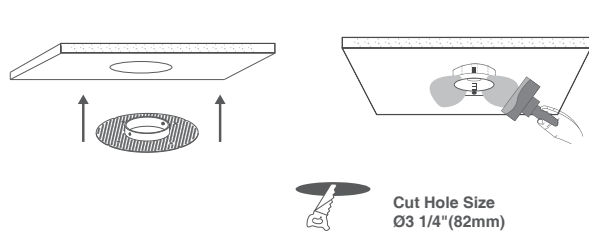

Trim Finish Options

- BLACK • WHITE

Description

3.5" Trimless LED Downlight, 12 watts

Features

- * Durable airtight aluminum body
- * Type IC, Air-Tight & Wet - No Housing Required
- * Flangeless installation, provide a more high end looking
- * No housing required, easy and fast installation
- * 10%-100% dimming capability. This fixture is compatible with industry standard forward-phase / reverse-phase and TRIAC/ELV dimmers
- * Rated for long life - over 50,000 hours

PACKAGE	
Weight.(g)	512g
Qty/CTN (pcs)	18 pcs/CTN
Box Dimension	L495*W335*H275mm
Gross Weight	11.52 kg/CTN

DIMENSIONS

INSTALLATION

INCLUDED IN BOX

- 3.5" 12W Round LED Trimless Downlight with Driver
- 4 Screws

ACCESSORIES (Optional)

Mounting Plates

3.5" new construction pre-mounting plate opening Ø3 1/2" (90mm)

3-3/4" new construction pre-mounting plate opening Ø3-3/4" (95mm)

2-3/4" x 3-5/4" new construction pre-mounting plate opening Ø2-1/8" (54mm), Ø2-7/8" (72mm), Ø3-3/4" (95mm), Ø5-1/4" (132mm)