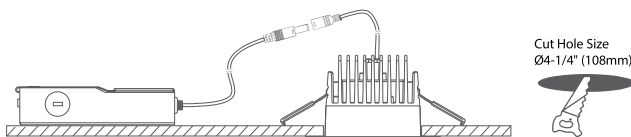

4" Regressed Module Downlight

Trim Finish Options

- BLACK • WHITE

Description

4" Regressed Module Downlight

Features

- * Interchangeable Trims
- * Available shapes: Round and Square
- * Type IC, Air-Tight & Suitable for Wet Location - No Housing Required
- * Fast Installation & No Junction Box Needed
- * Includes two spring loaded clips to attach to any ceiling material.
- * 10%-100% dimming capability. This fixture is compatible with industry standard forward-phase / reverse-phase and TRIAC/ELV dimmers
- * Rated for long life - over 50,000 hours

DIMENSIONS

SPECIFICATIONS	
Model	FDRS-4-15W-5CCT-120V-R
Energy Star Unique ID	3798835
Watts	15W
CRI	CRI90+
Color Temperature(K)	Pre-Select 5CCT 2700K/3000K/3500K/4000K/5000K
Lumen Output (lm)	1230lm
Default Driver Input	AC120V, 60Hz
Dimming	Triac Dimming 10-100%
Power Factor	>0.9
Approved Location	Wet Location
Air Tight	Yes
IC Rated	Yes
Operating Temp.	(-4°F~104°F) -20~40°C
Beam Angle	90°

PACKAGE	
Weight.(g)	440g
Qty/CTN (pcs)	18pcs/CTN
Box Dimension	L510*W345*H280mm
Gross Weight	9.42kg/CTN

INSTALLATION

INCLUDED IN BOX

- 4" Regressed Module Downlight and Remote Driver

OPTIONAL ACCESSORIES