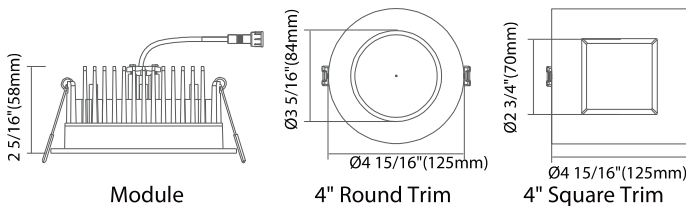

4" Regressed Module Downlight

Trim Finish Options

- BLACK • WHITE

Description

4" Regressed Module Downlight

Features

- * Interchangeable Trims
- * Available shapes: Round and Square
- * Type IC, Air-Tight & Suitable for Wet Location - No Housing Required
- * Fast Installation & No Junction Box Needed
- * Includes two spring loaded clips to attach to any ceiling material.
- * 10%-100% dimming capability. This fixture is compatible with industry standard forward-phase / reverse-phase and TRIAC/ELV dimmers
- * Rated for long life - over 50,000 hours

DIMENSIONS

SPECIFICATIONS	
Model	FDRS-4-15W-5CCT-120V-R
Energy Star Unique ID	3798835
Watts	15W
CRI	CRI90+
Color Temperature(K)	Pre-Select 5CCT 2700K/3000K/3500K/4000K/5000K
Lumen Output (lm)	1230lm
Default Driver Input	AC120V, 60Hz
Dimming	Triac Dimming 10-100%
Power Factor	>0.9
Approved Location	Wet Location
Air Tight	Yes
IC Rated	Yes
Operating Temp.	(-4°F~104°F) -20~40°C
Beam Angle	90°

PACKAGE	
Weight.(g)	440g
Qty/CTN (pcs)	18pcs/CTN
Box Dimension	L510*W345*H280mm
Gross Weight	9.42kg/CTN

INSTALLATION

INCLUDED IN BOX

- 4" Regressed Module Downlight and Remote Driver

OPTIONAL ACCESSORIES