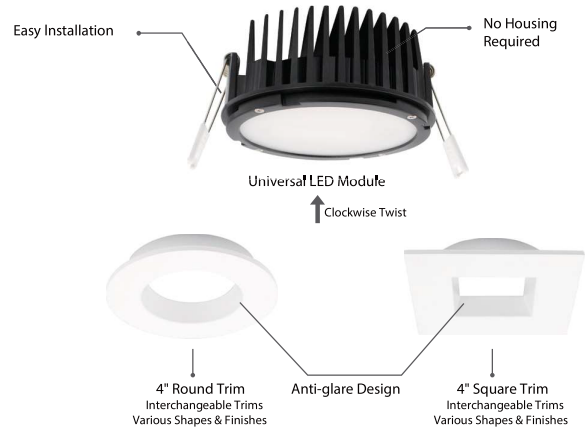

4" Regressed Module Downlight

Trim Finish Options

- BLACK • WHITE

Description

4" Regressed Module Downlight

Features

- * Interchangeable Trims
- * Available shapes: Round and Square
- * Type IC, Air-Tight & Suitable for Wet Location - No Housing Required
- * Fast Installation & No Junction Box Needed
- * Includes two spring loaded clips to attach to any ceiling material.
- * 10%-100% dimming capability. This fixture is compatible with industry standard forward-phase / reverse-phase and TRIAC/ELV dimmers
- * Rated for long life - over 50,000 hours

DIMENSIONS

SPECIFICATIONS	
Model	FDRS-4-15W-5CCT-120V-R
Energy Star Unique ID	3798835
Watts	15W
CRI	CRI90+
Color Temperature(K)	Pre-Select 5CCT 2700K/3000K/3500K/4000K/5000K
Lumen Output (lm)	1230lm
Default Driver Input	AC120V, 60Hz
Dimming	Triac Dimming 10-100%
Power Factor	>0.9
Approved Location	Wet Location
Air Tight	Yes
IC Rated	Yes
Operating Temp.	(-4°F~104°F) -20~40°C
Beam Angle	90°

PACKAGE	
Weight.(g)	440g
Qty/CTN (pcs)	18pcs/CTN
Box Dimension	L510*W345*H280mm
Gross Weight	9.42kg/CTN

INSTALLATION

INCLUDED IN BOX

- 4" Regressed Module Downlight and Remote Driver

OPTIONAL ACCESSORIES