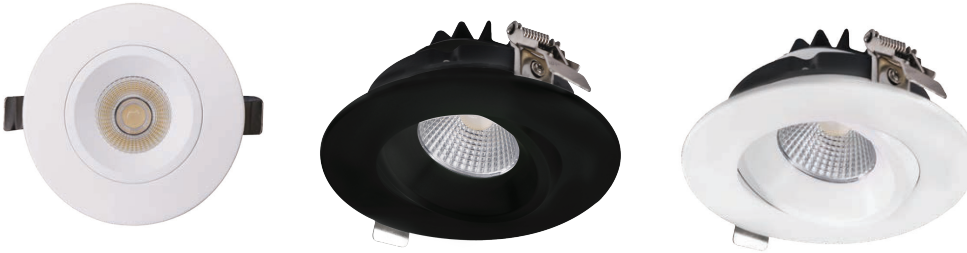

4" Recessed Gimbal Downlight Round

Features

- * Durable Aluminum body with adjustable gimbal
- * Fast and easy snap-in installation
- * Tilting gimbal light source for directional lighting
- * IC rated for direct contact with insulation
- * No housing required
- * Input Voltage: AC 120V 60Hz
- * 10-100% dimming capability this fixture is compatible with industry standard TRIAC/ELV dimmers
- * Lifespan- over 50,000 hours
- * Suitable for WET LOCATION

DIMENSION

INSTALLATION

OPTIONAL ACCESSORIES

SPECIFICATIONS	
Model	FDRGD-4-12W-5CCT-120V-WH-R / FDRGD-4-12W-5CCT-120V-BK-R
Energy Star Unique ID	3798833
Watts	12W
CRI	CRI90+
Color Temperature(K)	Pre-Select 5 CCT 2700K/3000K/3500K/4000K/5000K
Lumen Output (lm)	984lm
Default Driver Input	AC120V,60Hz
Dimming	Triac Dimming 10-100%
Power Factor	>0.9
Approved Location	Wet Location
Air Tight	Yes
IC Rated	Yes
Operating Temp	(-4°F~ 104°F) -20~40°C
Beam Angle	38°

PACKAGE	
Weight.(g)	610g
Qty/CTN (pcs)	18pcs/CTN
Box Dimension	L420*W340*H355mm
Gross Weight	13.7kg/CTN

INCLUDED IN BOX

4" Recessed Gimbal Downlight, Round