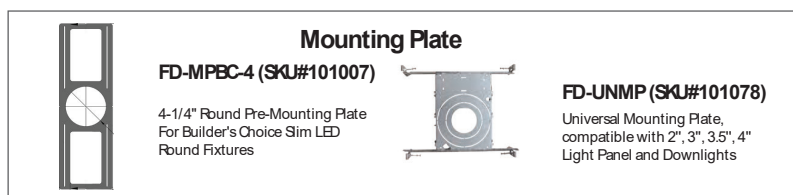

4" Recessed Gimbal Downlight Round

Features

- * Durable Aluminum body with adjustable gimbal
- * Fast and easy snap-in installation
- * Tilting gimbal light source for directional lighting
- * IC rated for direct contact with insulation
- * No housing required
- * Input Voltage: AC 120V 60Hz
- * 10-100% dimming capability this fixture is compatible with industry standard TRIAC/ELV dimmers
- * Lifespan- over 50,000 hours
- * Suitable for WET LOCATION

DIMENSION

INSTALLATION

OPTIONAL ACCESSORIES

SPECIFICATIONS	
Model	FDRGD-4-12W-5CCT-120V-WH-R / FDRGD-4-12W-5CCT-120V-BK-R
Energy Star Unique ID	3798833
Watts	12W
CRI	CRI90+
Color Temperature(K)	Pre-Select 5 CCT 2700K/3000K/3500K/4000K/5000K
Lumen Output (lm)	984lm
Default Driver Input	AC120V,60Hz
Dimming	Triac Dimming 10-100%
Power Factor	>0.9
Approved Location	Wet Location
Air Tight	Yes
IC Rated	Yes
Operating Temp	(-4°F~ 104°F) -20~40°C
Beam Angle	38°

PACKAGE	
Weight.(g)	610g
Qty/CTN (pcs)	18pcs/CTN
Box Dimension	L420*W340*H355mm
Gross Weight	13.7kg/CTN

INCLUDED IN BOX

4" Recessed Gimbal Downlight, Round