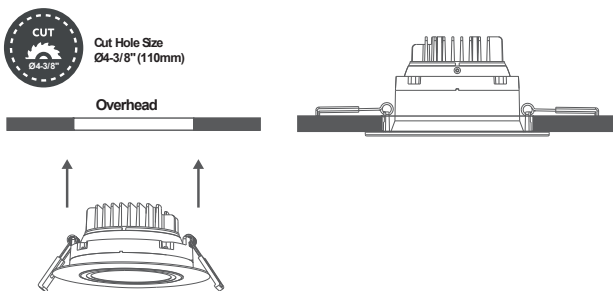

4" Recessed Gimbal Downlight Round

Features

- * Durable Aluminum body with adjustable gimbal
- * Fast and easy snap-in installation
- * Tilting gimbal light source for directional lighting
- * IC rated for direct contact with insulation
- * No housing required
- * Input Voltage: AC 120V 60Hz
- * 10-100% dimming capability this fixture is compatible with industry standard TRIAC/ELV dimmers
- * Lifespan- over 50,000 hours
- * Suitable for WET LOCATION

DIMENSION

INSTALLATION

OPTIONAL ACCESSORIES

SPECIFICATIONS	
Model	FDRGD-4-12W-5CCT-120V-WH-R / FDRGD-4-12W-5CCT-120V-BK-R
Energy Star Unique ID	3798833
Watts	12W
CRI	CRI90+
Color Temperature(K)	Pre-Select 5 CCT 2700K/3000K/3500K/4000K/5000K
Lumen Output (lm)	984lm
Default Driver Input	AC120V,60Hz
Dimming	Triac Dimming 10-100%
Power Factor	>0.9
Approved Location	Wet Location
Air Tight	Yes
IC Rated	Yes
Operating Temp	(-4°F~ 104°F) -20~40°C
Beam Angle	38°

PACKAGE	
Weight.(g)	610g
Qty/CTN (pcs)	18pcs/CTN
Box Dimension	L420*W340*H355mm
Gross Weight	13.7kg/CTN

INCLUDED IN BOX

4" Recessed Gimbal Downlight, Round