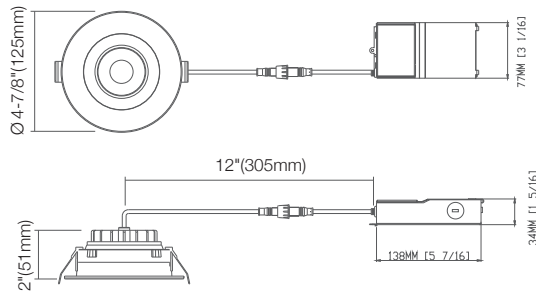

4" Recessed Gimbal Downlight Round

Features

- * Durable Aluminum body with adjustable gimbal
- * Fast and easy snap-in installation
- * Tilting gimbal light source for directional lighting
- * IC rated for direct contact with insulation
- * No housing required
- * Input Voltage: AC 120V 60Hz
- * 10-100% dimming capability this fixture is compatible with industry standard TRIAC/ELV dimmers
- * Lifespan- over 50,000 hours
- * Suitable for WET LOCATION

DIMENSION

INSTALLATION

OPTIONAL ACCESSORIES

SPECIFICATIONS	
Model	FDRGD-4-12W-5CCT-120V-WH-R / FDRGD-4-12W-5CCT-120V-BK-R
Energy Star Unique ID	3798833
Watts	12W
CRI	CRI90+
Color Temperature(K)	Pre-Select 5 CCT 2700K/3000K/3500K/4000K/5000K
Lumen Output (lm)	984lm
Default Driver Input	AC120V,60Hz
Dimming	Triac Dimming 10-100%
Power Factor	>0.9
Approved Location	Wet Location
Air Tight	Yes
IC Rated	Yes
Operating Temp	(-4°F~ 104°F) -20~40°C
Beam Angle	38°

PACKAGE	
Weight.(g)	610g
Qty/CTN (pcs)	18pcs/CTN
Box Dimension	L420*W340*H355mm
Gross Weight	13.7kg/CTN

INCLUDED IN BOX

4" Recessed Gimbal Downlight, Round