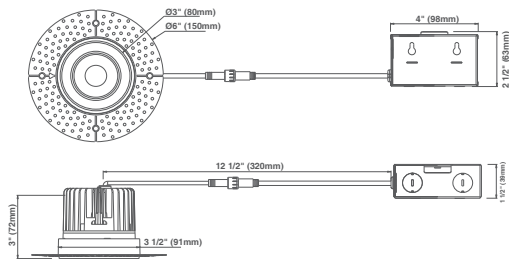

We Sell Directly to Contractors

Pre-Select 5 CCT 4" Trimless LED Downlight

FDTL-LED-4-15W-5CCT-WH
SKU#101061

FDTL-LED-4-15W-5CCT-BK
SKU#101075

Trim Finish Option:

- BLACK
- WHITE

Features

- * Durable airtight aluminum body
- * Type IC, Air-Tight & Wet - No Housing Required
- * Flangeless installation, provide a more high end looking
- * No housing required, easy and fast installation
- * 10%-100% dimming capability. This fixture is compatible with industry standard forward-phase / reverse-phase and TRIAC/ELV dimmers
- * Rated for long life - over 50,000 hours

DIMENSIONS

SPECIFICATIONS	
Model	FDTL-LED-4-15W-5CCT-WH / FDTL-LED-4-15W-5CCT-BK
Energy Star Unique ID	3627157
Watts	15W
CRI	CRI80+
Color Temperature(K)	Pre-Select 5 CCT 2700K/3000K/3500K/4000K/5000K
Lumen Output (lm)	1230lm
Default Driver Input	AC120V, 60Hz
Dimming	Triac Dimming 10% - 100%
Power Factor	>0.98
Approved Location	Wet Location
Air Tight	Yes
Operating Temp.	(-4°F~104°F) -20~40°C
Beam Angle	38°

PACKAGE	
Weight (g)	672g
Qty/CTN (pcs)	18 pcs/CTN
Box Dimension	L495*W355*H310mm
Gross Weight	15.12 kg/CTN

INCLUDED IN BOX

- 4" Trimless LED Downlight-15 watts, with Driver
- 4 Screws

INSTALLATION

ACCESSORIES (Optional)

Mounting Plates

Flexible Connector