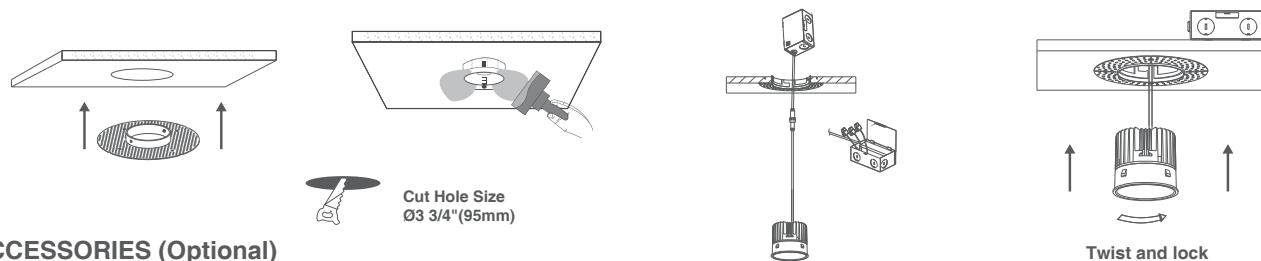

We Sell Directly to Contractors

Pre-Select 5 CCT 4" Trimless LED Downlight

FDTL-LED-4-15W-5CCT-WH
SKU#101061

FDTL-LED-4-15W-5CCT-BK
SKU#101075

Trim Finish Option:

- BLACK
- WHITE

Features

- * Durable airtight aluminum body
- * Type IC, Air-Tight & Wet - No Housing Required
- * Flangeless installation, provide a more high end looking
- * No housing required, easy and fast installation
- * 10%-100% dimming capability. This fixture is compatible with industry standard forward-phase / reverse-phase and TRIAC/ELV dimmers
- * Rated for long life - over 50,000 hours

DIMENSIONS

SPECIFICATIONS	
Model	FDTL-LED-4-15W-5CCT-WH / FDTL-LED-4-15W-5CCT-BK
Energy Star Unique ID	3627157
Watts	15W
CRI	CRI80+
Color Temperature(K)	Pre-Select 5 CCT 2700K/3000K/3500K/4000K/5000K
Lumen Output (lm)	1230lm
Default Driver Input	AC120V, 60Hz
Dimming	Triac Dimming 10% - 100%
Power Factor	>0.98
Approved Location	Wet Location
Air Tight	Yes
Operating Temp.	(-4°F~104°F) -20~40°C
Beam Angle	38°

PACKAGE	
Weight (g)	672g
Qty/CTN (pcs)	18 pcs/CTN
Box Dimension	L495*W355*H310mm
Gross Weight	15.12 kg/CTN

INCLUDED IN BOX

- 4" Trimless LED Downlight-15 watts, with Driver
- 4 Screws

INSTALLATION

ACCESSORIES (Optional)

Mounting Plates

Flexible Connector