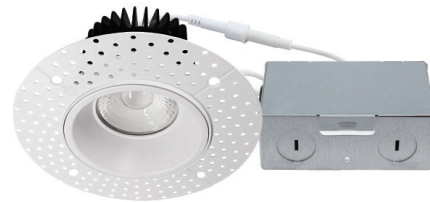

We Sell Directly to Contractors

Pre-Select 5 CCT 4" Trimless LED Downlight

FDTL-LED-4-15W-5CCT-WH
SKU#101061

FDTL-LED-4-15W-5CCT-BK
SKU#101075

Trim Finish Option:

- BLACK
- WHITE

Features

- * Durable airtight aluminum body
- * Type IC, Air-Tight & Wet - No Housing Required
- * Flangeless installation, provide a more high end looking
- * No housing required, easy and fast installation
- * 10%-100% dimming capability. This fixture is compatible with industry standard forward-phase / reverse-phase and TRIAC/ELV dimmers
- * Rated for long life - over 50,000 hours

DIMENSIONS

SPECIFICATIONS	
Model	FDTL-LED-4-15W-5CCT-WH / FDTL-LED-4-15W-5CCT-BK
Energy Star Unique ID	3627157
Watts	15W
CRI	CRI80+
Color Temperature(K)	Pre-Select 5 CCT 2700K/3000K/3500K/4000K/5000K
Lumen Output (lm)	1230lm
Default Driver Input	AC120V, 60Hz
Dimming	Triac Dimming 10% - 100%
Power Factor	>0.98
Approved Location	Wet Location
Air Tight	Yes
Operating Temp.	(-4°F~104°F) -20~40°C
Beam Angle	38°

PACKAGE	
Weight (g)	672g
Qty/CTN (pcs)	18 pcs/CTN
Box Dimension	L495*W355*H310mm
Gross Weight	15.12 kg/CTN

INCLUDED IN BOX

- 4" Trimless LED Downlight-15 watts, with Driver
- 4 Screws

INSTALLATION

ACCESSORIES (Optional)