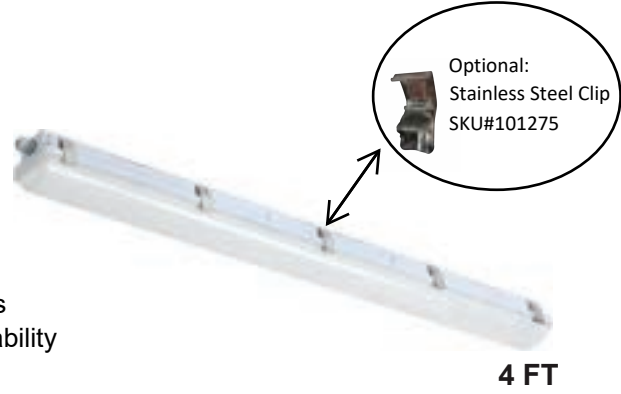

## Features & Benefits

- Low-Profile Design: Streamlines shipping, storage, and handling processes
- Secure Diffuser: Continuously attached along luminaire sides for added stability
- Durable Polycarbonate Lens: UV-resistant for long-lasting performance
- Tool-Free Installation: Driver cover snaps seamlessly into the housing
- Advanced Optical Lens Assembly: Delivers unique beam angles while minimizing glare
- High-Quality LED Chips:
  - Efficacy up to 135 lm/W
  - Ensures heat dissipation, stability, and consistent lumen maintenance
- Dimming & Voltage Compatibility:
  - 0 –10V dimming capability
  - Supports a universal voltage range: 120V–347C
- Driver Disconnect: Meets Canadian code compliance where required
- Power Factor: Rated > 0.9
- Operating Temperature: -20°C to 45°C (-4°F to 113°F)
- Certifications & Warranty:
  - cULus Certified
  - Backed by a 5-Year Warranty
- IP65-Rated: Designed for superior protection against water and dust
- DLC High-Bay Certified
- Surface Mounting Kit as standard

## Product Dimension

Model	LxWxH
FDVT-60/70/80W-4CCT-120-347V-D	1200x110x88 (mm)/59.06"x3.86"x3.46"