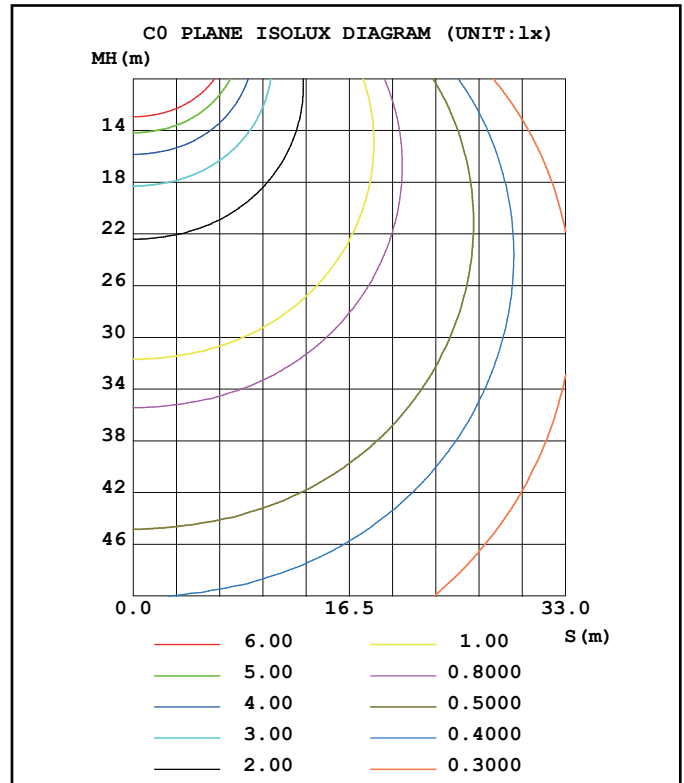

LED Vapor Tight

Testing Report