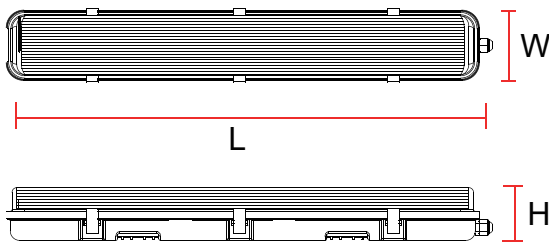

## Features & Benefits

- Low-Profile Design: Streamlines shipping, storage, and handling processes
- Secure Diffuser: Continuously attached along luminaire sides for added stability
- Durable Polycarbonate Lens: UV-resistant for long-lasting performance
- Tool-Free Installation: Driver cover snaps seamlessly into the housing
- Advanced Optical Lens Assembly: Delivers unique beam angles while minimizing glare
- High-Quality LED Chips:
  - Efficacy up to 135 lm/W
  - Ensures heat dissipation, stability, and consistent lumen maintenance
- Dimming & Voltage Compatibility:
  - 0 –10V dimming capability
  - Supports a universal voltage range: 120V–347C
- Driver Disconnect: Meets Canadian code compliance where required
- Power Factor: Rated > 0.9
- Operating Temperature: -20°C to 45°C (-4°F to 113°F)
- Certifications & Warranty:
  - cULus Certified
  - Backed by a 5-Year Warranty
- IP65-Rated: Designed for superior protection against water and dust
- DLC High-Bay Certified
- Surface Mounting Kit as standard

## Product Dimension

Model	LxWxH
FDVT-60/70/80W-4CCT-120-347V-D	1200x110x88 (mm)/59.06"x3.86"x3.46"