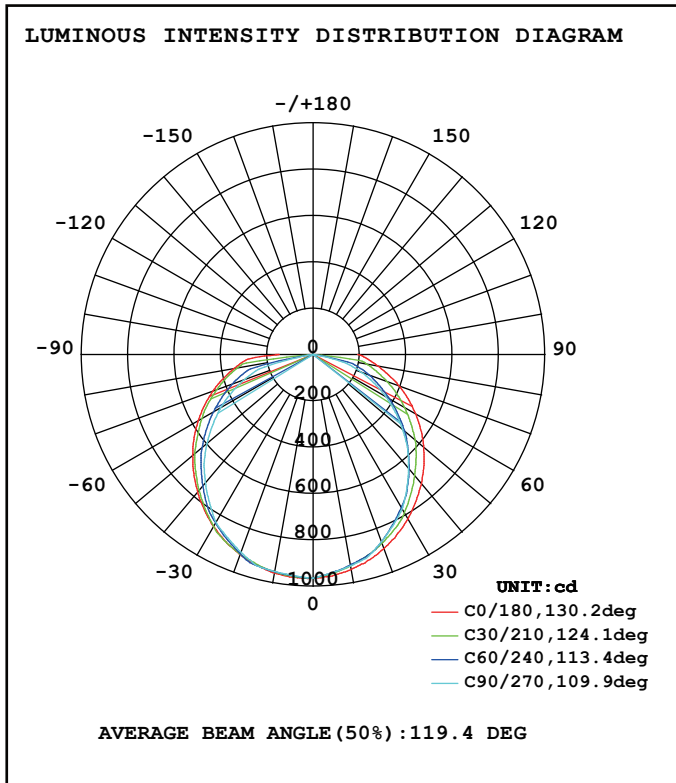

LED Vapor Tight

Testing Report