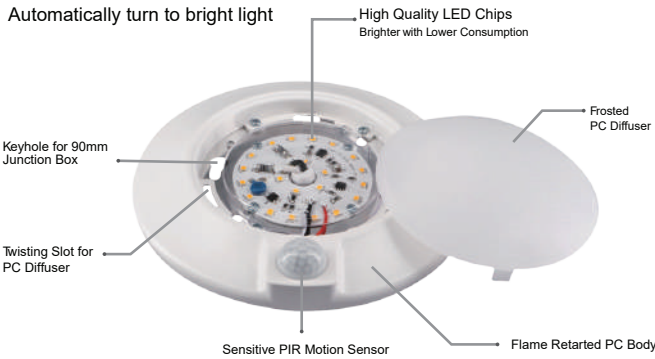

Pre-Select 5 CCT

4" LED Closet Lite with PIR Motion Sensor

Durable Slide Switch
Adjustable CCT can be set to 5CCT (2700K, 3000K, 3500K, 4000K, 5000K)

PIR Motion Sensor
Turn on when detecting movement, not only in dark, but also daytime. Turn off after 30 seconds delay if no more motion.

Automatically turn on when walk into the reaction range

Automatically turn to standby mode when people walk out of the reaction range

Features

- When motion is detected, it automatically turning lights ON and turns the lights off after 30 seconds
- Made of durable aluminum body with PC diffuser, minimizing signal interference
- The light features a 10W LED module, making it the energy efficient, popular alternative to incandescent and CFL fixtures
- It is easy to install with keyholes for multiple ceiling box configurations
- Design for indoor use only
- Pre-Select 5CCT - 2700K, 3000K, 3500K, 4000K, 5000K

DIMENSION

INSTALLATION

Junction box

SPECIFICATION	
Model	FDLED-4-10W-5CCT-PIR-WH
Watts	10W
Lumen	600lm
Color Temperature	Pre-Select 5 CCT 2700K/3000K/3500K/4000K /5000K
CRI	90 Ra+
Input	AC120V,60Hz
Dimming	No
PowerFactor	>0.9
Wet Location	Yes
Air Tight	Yes
Operating Temp.	(-4 ° F~104 ° F)-20~40 ° C
Beam Angle	120°