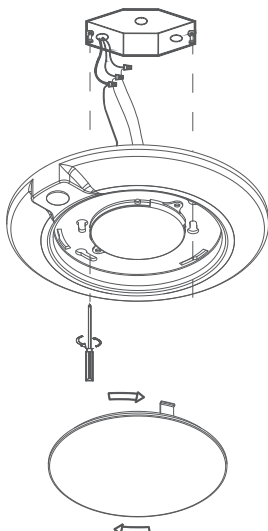

Automatically turn on when walk into the reaction range

Automatically turn to standby mode when people walk out of the reaction range

Features

- When motion is detected, it automatically turning lights ON and turns the lights off after 30 seconds
- Made of durable aluminum body with PC diffuser, minimizing signal interference
- The light features a 10W LED module, making it the energy efficient, popular alternative to incandescent and CFL fixtures
- It is easy to install with keyholes for multiple ceiling box configurations
- Design for indoor use only
- Pre-Select 5CCT - 2700K, 3000K, 3500K, 4000K, 5000K

DIMENSION

INSTALLATION

Junction box

SPECIFICATION	
Model	FDLED-4-10W-5CCT-PIR-WH
Watts	10W
Lumen	600lm
Color Temperature	Pre-Select 5 CCT 2700K/3000K/3500K/4000K /5000K
CRI	90 Ra+
Input	AC120V,60Hz
Dimming	No
PowerFactor	>0.9
Wet Location	Yes
Air Tight	Yes
Operating Temp.	(-4 ° F~104 ° F)-20~40 ° C
Beam Angle	120°

PACKAGE	
Weight.(g)	170g
Qty/CTN (pcs)	20pcs/CTN
Box Dimension	400*385*215mm
Gross Weight	4.4kg/CTN

INCLUDED IN BOX

- 3 Wire Connectors
- 2 Screws