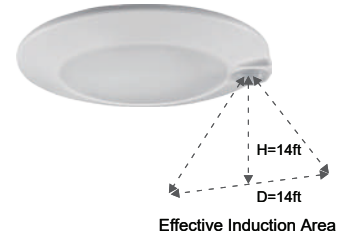

Pre-Select 5 CCT

4" LED Closet Lite with PIR Motion Sensor

Durable Slide Switch
Adjustable CCT can be set to 5CCT (2700K, 3000K, 3500K, 4000K, 5000K)

PIR Motion Sensor
Turn on when detecting movement, not only in dark, but also daytime. Turn off after 30 seconds delay if no more motion.

Automatically turn on when walk into the reaction range

Automatically turn to standby mode when people walk out of the reaction range

Features

- When motion is detected, it automatically turning lights ON and turns the lights off after 30 seconds
- Made of durable aluminum body with PC diffuser, minimizing signal interference
- The light features a 10W LED module, making it the energy efficient, popular alternative to incandescent and CFL fixtures
- It is easy to install with keyholes for multiple ceiling box configurations
- Design for indoor use only
- Pre-Select 5CCT - 2700K, 3000K, 3500K, 4000K, 5000K

DIMENSION

INSTALLATION

Junction box

SPECIFICATION	
Model	FDLED-4-10W-5CCT-PIR-WH
Watts	10W
Lumen	600lm
Color Temperature	Pre-Select 5 CCT 2700K/3000K/3500K/4000K /5000K
CRI	90 Ra+
Input	AC120V,60Hz
Dimming	No
PowerFactor	>0.9
Wet Location	Yes
Air Tight	Yes
Operating Temp.	(-4 ° F~104 ° F)-20~40 ° C
Beam Angle	120°