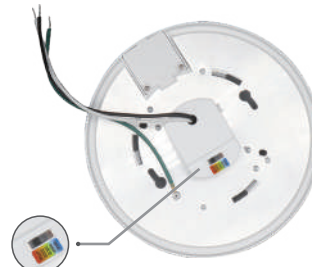

Pre-Select 5 CCT

4" LED Closet Lite with PIR Motion Sensor

Durable Slide Switch
Adjustable CCT can be set to 5CCT (2700K, 3000K, 3500K, 4000K, 5000K)

PIR Motion Sensor
Turn on when detecting movement, not only in dark, but also daytime. Turn off after 30 seconds delay if no more motion.

Automatically turn on when walk into the reaction range

Automatically turn to standby mode when people walk out of the reaction range

Features

- When motion is detected, it automatically turning lights ON and turns the lights off after 30 seconds
- Made of durable aluminum body with PC diffuser, minimizing signal interference
- The light features a 10W LED module, making it the energy efficient, popular alternative to incandescent and CFL fixtures
- It is easy to install with keyholes for multiple ceiling box configurations
- Design for indoor use only
- Pre-Select 5CCT - 2700K, 3000K, 3500K, 4000K, 5000K

DIMENSION

INSTALLATION

Junction box

SPECIFICATION	
Model	FDLED-4-10W-5CCT-PIR-WH
Watts	10W
Lumen	600lm
Color Temperature	Pre-Select 5 CCT 2700K/3000K/3500K/4000K /5000K
CRI	90 Ra+
Input	AC120V,60Hz
Dimming	No
PowerFactor	>0.9
Wet Location	Yes
Air Tight	Yes
Operating Temp.	(-4 ° F~104 ° F)-20~40 ° C
Beam Angle	120°