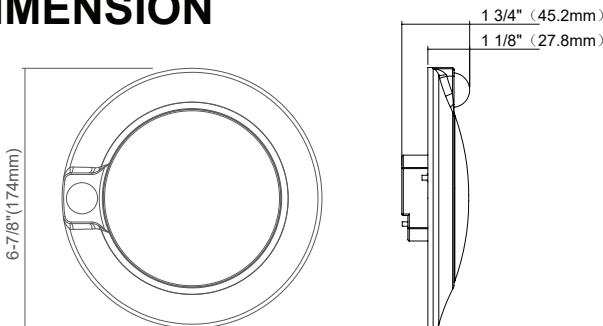

Automatically turn on when walk into the reaction range

Automatically turn to standby mode when people walk out of the reaction range

Features

- When motion is detected, it automatically turning lights ON and turns the lights off after 30 seconds
- Made of durable aluminum body with PC diffuser, minimizing signal interference
- The light features a 10W LED module, making it the energy efficient, popular alternative to incandescent and CFL fixtures
- It is easy to install with keyholes for multiple ceiling box configurations
- Design for indoor use only
- Pre-Select 5CCT - 2700K, 3000K, 3500K, 4000K, 5000K

DIMENSION

INSTALLATION

Junction box

SPECIFICATION	
Model	FDLED-4-10W-5CCT-PIR-WH
Watts	10W
Lumen	600lm
Color Temperature	Pre-Select 5 CCT 2700K/3000K/3500K/4000K /5000K
CRI	90 Ra+
Input	AC120V,60Hz
Dimming	No
PowerFactor	>0.9
Wet Location	Yes
Air Tight	Yes
Operating Temp.	(-4 ° F~104 ° F)-20~40 ° C
Beam Angle	120°

PACKAGE	
Weight.(g)	170g
Qty/CTN (pcs)	20pcs/CTN
Box Dimension	400*385*215mm
Gross Weight	4.4kg/CTN

INCLUDED IN BOX

- 3 Wire Connectors
- 2 Screws