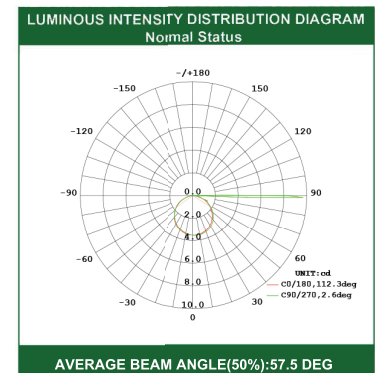

Features and Specifications:

- Powder coated Steel Frame
- Super bright & Long Lasting LEDs
- High impact UV stabilized flame rated thermoplastics housing (UL94 V-0)
- 120V/347V AC input
- Nickel Cadmium (NiCad) battery
- Test switch and AC-On indicator included
- Universal Mounting: Wall, Ceiling and Flag Mounting
- Single or double face with changeable Legends
- Combo heads adjustable
- Canopy included
- 90 Mins. battery backup time
- Over-charge and Over-discharge protection