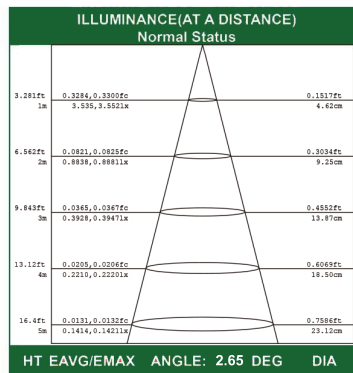

Features and Specifications:

- Powder coated Steel Frame
- Super bright & Long Lasting LEDs
- High impact UV stabilized flame rated thermoplastics housing (UL94 V-0)
- 120V/347V AC input
- Nickel Cadmium (NiCad) battery
- Test switch and AC-On indicator included
- Universal Mounting: Wall, Ceiling and Flag Mounting
- Single or double face with changeable Legends
- Combo heads adjustable
- Canopy included
- 90 Mins. battery backup time
- Over-charge and Over-discharge protection