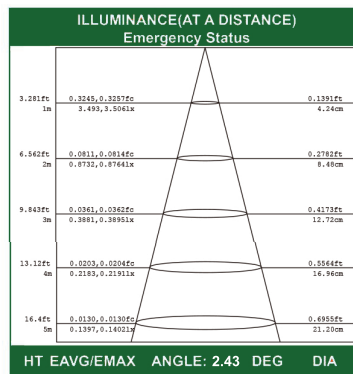

Comes standard with three pictogram legends for direction selection