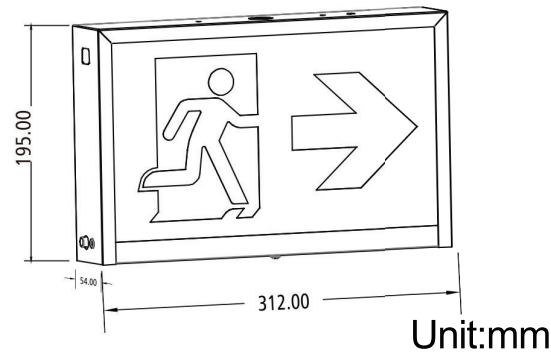

# LED Running Man Exit Sign, Metal Case

The Metal Case Running Man Exit Sign is suitable for property management and institutional applications, and is designed using durable metal materials.

## Dimension:

## Features and Specifications:

- Powder coated Steel Frame
- Super bright & Long Lasting LEDs
- High impact UV stabilized flame rated thermoplastics housing (UL94 V-0)
- 120V/347V AC input
- Nickel Cadmium (NiCad) battery
- Test switch and AC-On indicator included
- Universal Mounting: Wall, Ceiling and Flag Mounting
- Single or double face with changeable Legends
- Combo heads adjustable
- Canopy included
- 90 Mins. battery backup time
- Over-charge and Over-discharge protection