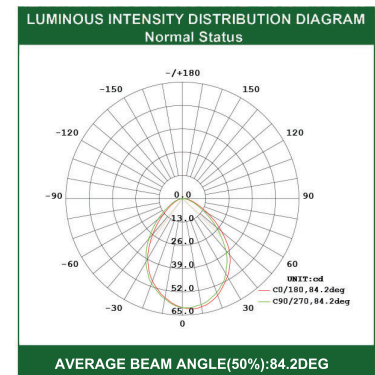

LED Running Man Exit Sign, Metal Case

The Metal Case Running Man Exit Sign is suitable for property management and institutional applications, and is designed using durable metal materials.

Dimension:

Unit:mm

Features and Specifications:

- Powder coated Steel Frame
- Super bright & Long Lasting LEDs
- High impact UV stabilized flame rated thermoplastics housing (UL94 V-0)
- 120V/347V AC input
- Nickel Cadmium (NiCad) battery
- Test switch and AC-On indicator included
- Universal Mounting: Wall, Ceiling and Flag Mounting
- Single or double face with changeable Legends
- Combo heads adjustable
- Canopy included
- 90 Mins. battery backup time
- Over-charge and Over-discharge protection