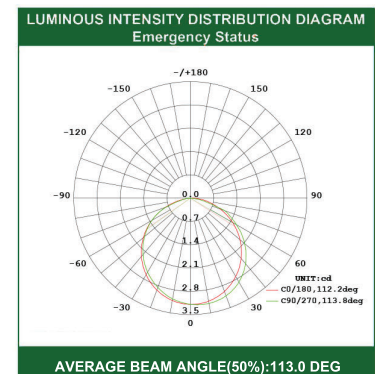

Comes standard with three pictogram legends for direction selection