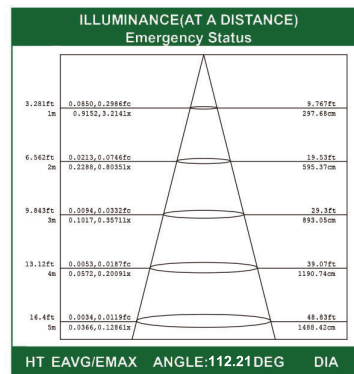

Comes standard with three pictogram legends for direction selection