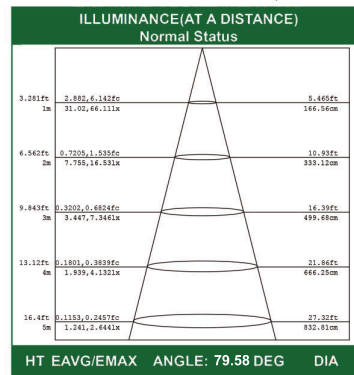

LED Running Man Exit Sign, Metal Case

The Metal Case Running Man Exit Sign is suitable for property management and institutional applications, and is designed using durable metal materials.

Dimension:

Unit:mm

Features and Specifications:

- Powder coated Steel Frame
- Super bright & Long Lasting LEDs
- High impact UV stabilized flame rated thermoplastics housing (UL94 V-0)
- 120V/347V AC input
- Nickel Cadmium (NiCad) battery
- Test switch and AC-On indicator included
- Universal Mounting: Wall, Ceiling and Flag Mounting
- Single or double face with changeable Legends
- Combo heads adjustable
- Canopy included
- 90 Mins. battery backup time
- Over-charge and Over-discharge protection