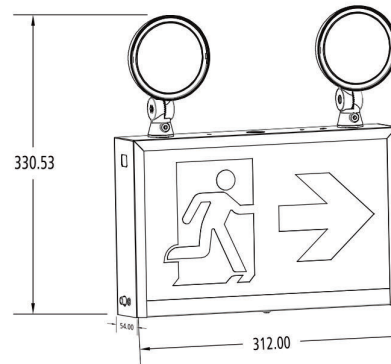

LED Running Man Exit Sign, Metal Case

The Metal Case Running Man Exit Sign is suitable for property management and institutional applications, and is designed using durable metal materials.

Dimension:

Unit:mm

Features and Specifications:

- Powder coated Steel Frame
- Super bright & Long Lasting LEDs
- High impact UV stabilized flame rated thermoplastics housing (UL94 V-0)
- 120V/347V AC input
- Nickel Cadmium (NiCad) battery
- Test switch and AC-On indicator included
- Universal Mounting: Wall, Ceiling and Flag Mounting
- Single or double face with changeable Legends
- Combo heads adjustable
- Canopy included
- 90 Mins. battery backup time
- Over-charge and Over-discharge protection