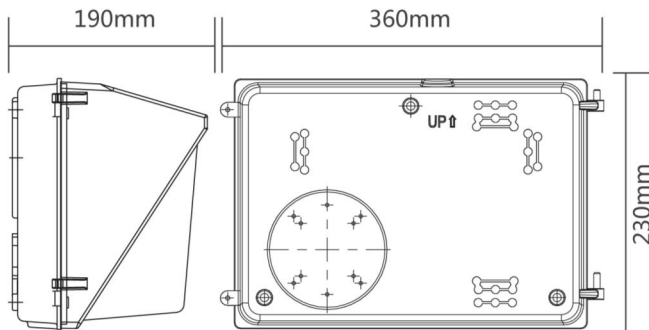

## ■ Product Features

FDWPW-45-LED-5K-120-347V-D

Dimensions: 360X230X190mm  
Packing Dimensions:400X300X240mm

The LED wallpack light offer maximum light output for general purpose area and security lighting. They efficiently deliver lumens, and consume less energy than traditional wallpack MH technologies. This versatile luminaire is ideal for replacing existing MH fixtures.

## ■ Structure Features

- Shell materials: Aluminum & PC.
- Finish: Dark Bronze/Black
- Net Weight:3.0kgs Unit: mm

Type			
Power	45w	Lighting Angle	
Input Voltage	AC120-347V	LED Brightness Decay	<5%/6000hrs
PF	>0.95	Working Life	>50000hrs
Driver Efficiency	>90%	Working Temperature	-20- +40°C
Luminous Flux	5,400lm	Storage Temperature	-40- +80°C
Color Temperature	5000K	Protection Level	Wet Location/IP65
CRI	Ra>80	Cable	
Proterction	IP65	G.W./N.W.	4.0KG/3.0KG
Size	360X230X190mm	Packing size	400X300X240mm