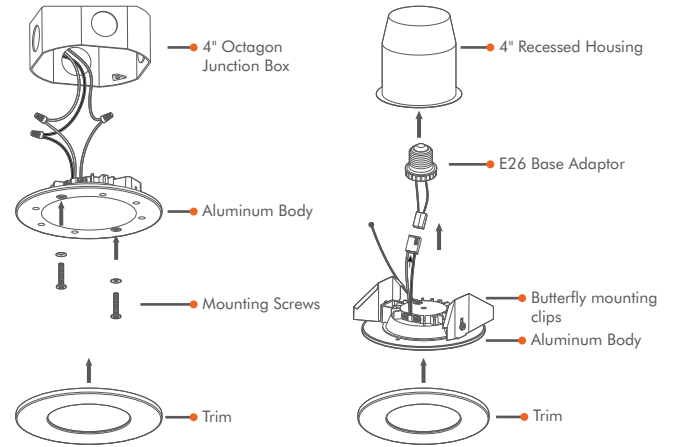

Installation

4" Octagon Junction Box

4" Recessed Housing