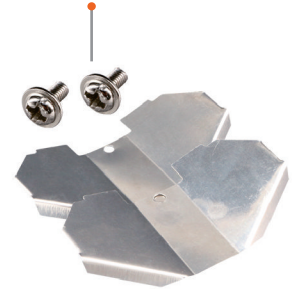

### Screw

Used for mounting to ground wire "O" style connector

### Mounting Screws

Used when mounted to a fire-rated octagon junction box

### E26 Base Adaptor

Used when mounted to a compatible 4" recessed housing

### Butterfly Mounting Clips With Screws

Used when mounted to a compatible 4" recessed housing

Magnet

Glass Diffuser

Durable Airtight Aluminum Body

Interchangeable Magnetic Trims for Your Option: White, Black and Brushed Nickel