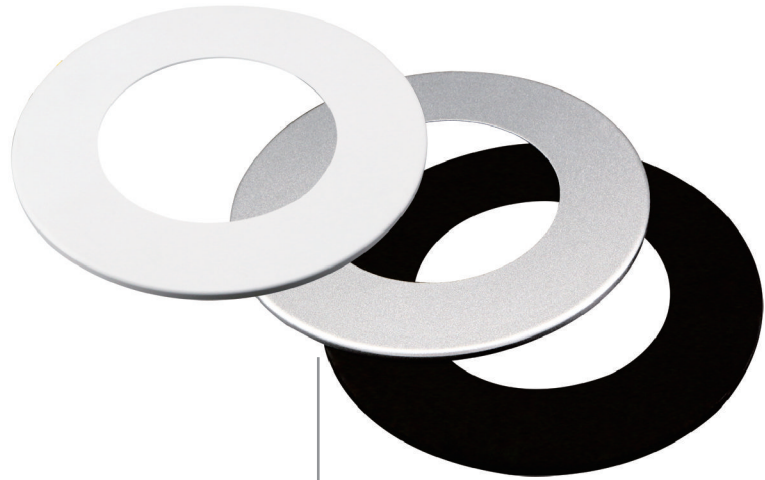

### Butterfly Mounting Clips With Screws

Used when mounted to a compatible 4" recessed housing

Magnet

Glass Diffuser

Durable Airtight Aluminum Body

Interchangeable Magnetic Trims for Your Option: White, Black and Brushed Nickel

### Features

- **Interchangeable magnetic trims: white, black and brushed nickel**
- Durable airtight aluminum body with iron trim
- Mounting: for use with a standard octagon junction box or 4" recessed housing
- Input voltage: AC 120V 50/60Hz
- Built-in on board driver with 90mA output and 120V AC input
- Fire-rated when used in a fire-rated octagon junction box
- 100%-10% dimming capability, this fixture is compatible with industry standard TRIAC/ELV dimmers
- Lifetime rated for greater than 50,000 hours
- Beam angle: 110°
- Suitable for wet locations

### Dimensions

Ø4-7/8"(125mm)

1-1/8"(28mm)