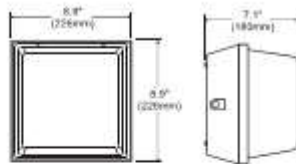

Option: FDYM-2502 Occupancy Sensor

SHIPPING DATA

| Model No. | Gross Weight per Carton |
|--------------|-------------------------|
| FDGA-40LED4K | 3.2KG/7lbs |

FDGA-40

FDGA-60

Factory Direct Lighting
 100 Shields Court, Markham, ON Canada L3R 9T5
 Tel: 905-944-1210 • 1-855-533-0743 | Toll Fax: 1-855-533-3294
 Email: marketing@factorydirectlighting.ca | URL: www.factorydirectlighting.ca