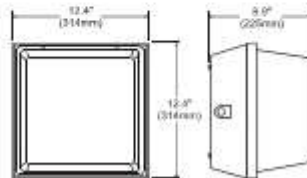

Option: FDYM-2502 Occupancy Sensor

SHIPPING DATA

| Model No. | Gross Weight per Carton |
|--------------|-------------------------|
| FDGA-40LED4K | 3.2KG/7lbs |

FDGA-40

FDGA-60

Factory Direct Lighting
 100 Shields Court, Markham, ON Canada L3R 9T5
 Tel: 905-944-1210 • 1-855-533-0743 | Toll Fax: 1-855-533-3294
 Email: marketing@factorydirectlighting.ca | URL: www.factorydirectlighting.ca