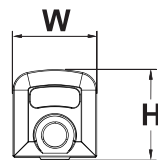

Dimension

L (mm)	W (mm)	H (mm)	LF (mm)
1131	66.5	68.5	870

LF: the length between mounting screw holes

Specification

Item	specification	FDS-30-38-46-LED-3CCT-120-347V		
		Pre-Select 3 Wattage 30-38-46W & Pre-Select 3CCT 3500K-4000K-5000K		
General Performance		30W	38W	46W
	Lumens Output	<ul style="list-style-type: none"> ■ 3500K @ 4200lms ■ 4000K @ 4500lms ■ 5000K @ 4260lms 	<ul style="list-style-type: none"> ■ 3500K @ 5130lms ■ 4000K @ 5510lms ■ 5000K @ 5206lms 	<ul style="list-style-type: none"> ■ 3500K @ 5980lms ■ 4000K @ 6440lms ■ 5000K @ 6072lms
	Efficacy(lm/w)	≥140lm/W	≥135lm/W	≥130lm/W
	CRI	80		
	Lifetime(hours)	50,000		
	Color Consistency	Proprietary binning for uniform color		
	Power Factor	>0.95		
	Input voltage	120-347V		
Physical	Housing	Metal		
	Mounting	Ceiling Mount or Cable Mount		
	Humidity	20%-85% RH, non-condensing		
Certification	Certification	cETLus, DLC 5.1 Premium		
	Work Temperature	-4°F to 122°F (-20°C to +50°C) operating temperature		
	Environment	Damp Location		
	Warranty	5-year Warranty		