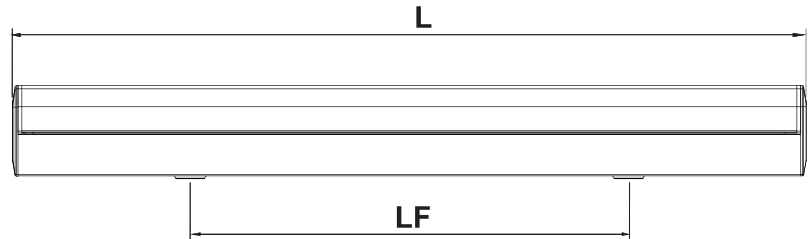

4 FT LED Premium Strip

Link to multiple lengths using optional connectors

FDL 4FT LED Premium Strip is an ideal choice for residential, commercial and industrial lighting with steady performance and long lifetime.

Dimension

L (mm)	W (mm)	H (mm)	LF (mm)
1131	66.5	68.5	870

LF: the length between mounting screw holes

Specification

Item	specification	FDS-30-38-46-LED-3CCT-120-347V		
		Pre-Select 3 Wattage 30-38-46W & Pre-Select 3CCT 3500K-4000K-5000K		
General Performance		30W	38W	46W
	Lumens Output	<ul style="list-style-type: none"> ■ 3500K @ 4200lms ■ 4000K @ 4500lms ■ 5000K @ 4260lms 	<ul style="list-style-type: none"> ■ 3500K @ 5130lms ■ 4000K @ 5510lms ■ 5000K @ 5206lms 	<ul style="list-style-type: none"> ■ 3500K @ 5980lms ■ 4000K @ 6440lms ■ 5000K @ 6072lms
	Efficacy(lm/w)	≥140lm/W	≥135lm/W	≥130lm/W
	CRI	80		
	Lifetime(hours)	50,000		
	Color Consistency	Proprietary binning for uniform color		
	Power Factor	>0.95		
	Input voltage	120-347V		
Physical	Housing	Metal		
	Mounting	Ceiling Mount or Cable Mount		
	Humidity	20%-85% RH, non-condensing		
Certification	Certification	cETLus, DLC 5.1 Premium		
	Work Temperature	-4°F to 122°F (-20°C to +50°C) operating temperature		
	Environment	Damp Location		
	Warranty	5-year Warranty		