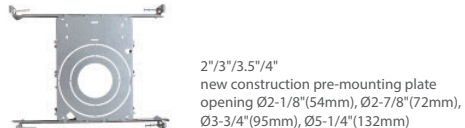

Pre-Select 5 CCT 2" Trimless LED Downlight

SPECIFICATIONS	
Model	FDTL-LED-2-15W-5CCT-WH
Watts	15W
CRI	80Ra+
Color Temperature(K)	Pre-Select 5 CCT 2700K/3000K/3500K/4000K/5000K
Light Output(lm)	1000lm
Default Driver Input	AC120V, 60Hz
Dimming	Triac Dimming 10% - 100%
Power Factor	>0.99
Approved Location	Wet Location
Air Tight	Yes
Operating Temp.	(-4°F~104°F) -20~40°C
Beam Angle	38°

PACKAGE	
Weight.(g)	511g
Qty/CTN (pcs)	18 pcs/CTN
Box Dimension	405(L) x 275(W) x 445(H) mm
Gross Weight	6.98 kg/CTN

Description

2" Trimless LED Downlight, 15watts, Round

Features

- * Durable airtight aluminum body
- * Type IC, Air-Tight & Wet - No Housing Required
- * Flangeless installation, provide a more high end looking
- * No housing required, easy and fast installation
- * 10%-100% dimming capability. This fixture is compatible with industry standard forward-phase / reverse-phase and TRIAC/ELV dimmers
- * Rated for long life - over 50,000 hours

INCLUDED IN BOX

- 2" 15W Round LED Trimless Downlight with Driver
- 4 Screws

DIMENSIONS

INSTALLATION

ACCESSORIES

Mounting Plates

Flexible Connector