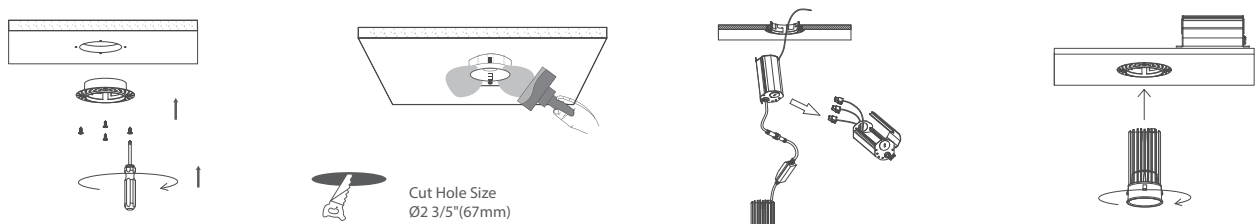

PACKAGE	
Weight.(g)	511g
Qty/CTN (pcs)	18 pcs/CTN
Box Dimension	405(L) x 275(W) x 445(H) mm
Gross Weight	6.98 kg/CTN

Description

2" Trimless LED Downlight, 15watts, Round

Features

- * Durable airtight aluminum body
- * Type IC, Air-Tight & Wet - No Housing Required
- * Flangeless installation, provide a more high end looking
- * No housing required, easy and fast installation
- * 10%-100% dimming capability. This fixture is compatible with industry standard forward-phase / reverse-phase and TRIAC/ELV dimmers
- * Rated for long life - over 50,000 hours

INCLUDED IN BOX

- 2" 15W Round LED Trimless Downlight with Driver
- 4 Screws

DIMENSIONS

INSTALLATION

ACCESSORIES

Mounting Plates

Flexible Connector