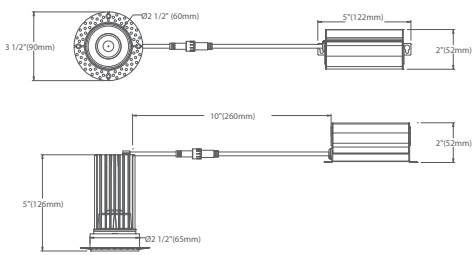

PACKAGE	
Weight.(g)	511g
Qty/CTN (pcs)	18 pcs/CTN
Box Dimension	405(L) x 275(W) x 445(H) mm
Gross Weight	6.98 kg/CTN

Description

2" Trimless LED Downlight, 15watts, Round

Features

- * Durable airtight aluminum body
- * Type IC, Air-Tight & Wet - No Housing Required
- * Flangeless installation, provide a more high end looking
- * No housing required, easy and fast installation
- * 10%-100% dimming capability. This fixture is compatible with industry standard forward-phase / reverse-phase and TRIAC/ELV dimmers
- * Rated for long life - over 50,000 hours

INCLUDED IN BOX

- 2" 15W Round LED Trimless Downlight with Driver
- 4 Screws

DIMENSIONS

INSTALLATION

ACCESSORIES

Mounting Plates

Flexible Connector