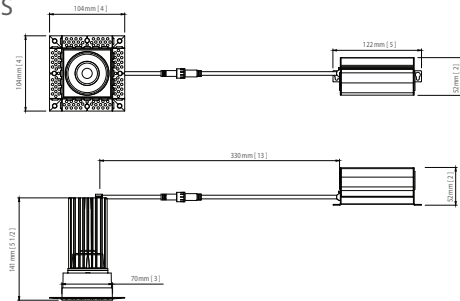

Pre-Select 5 CCT 2" Trimless LED Downlight, Square

SPECIFICATIONS	
Model	FDTL-LED-2-15W-5CCT-WH-SQ
Watts	15W
CRI	80Ra+
Color Temperature(K)	Pre-Select 5 CCT 2700K/3000K/3500K/4000K/5000K
Light Output(lm)	1000lm
Default Driver Input	AC120V, 60Hz
Dimming	Triac Dimming 10% - 100%
Power Factor	>0.99
Approved Location	Wet Location
Air Tight	Yes
Operating Temp.	(-4°F~104°F) -20~40°C
Beam Angle	38°

Description

2" Trimless LED Downlight, 15watts, Square

Features

- * Durable airtight aluminum body
- * Type IC, Air-Tight & Wet - No Housing Required
- * Flangeless installation, provide a more high end looking
- * No housing required, easy and fast installation
- * 10%-100% dimming capability. This fixture is compatible with industry standard forward-phase / reverse-phase and TRIAC/ELV dimmers
- * Includes two spring loaded clips to attached to any ceiling material.
- * Rated for long life - over 50,000 hours

PACKAGE	
Weight.(g)	562g
Qty/CTN (pcs)	18 pcs/CTN
Box Dimension	405(L) x 295(W) x 490(H) mm
Gross Weight	12.65 kg/CTN

INCLUDED IN BOX

- 2" 15W Square LED Trimless Downlight with Driver
- 4 Screws

DIMENSIONS