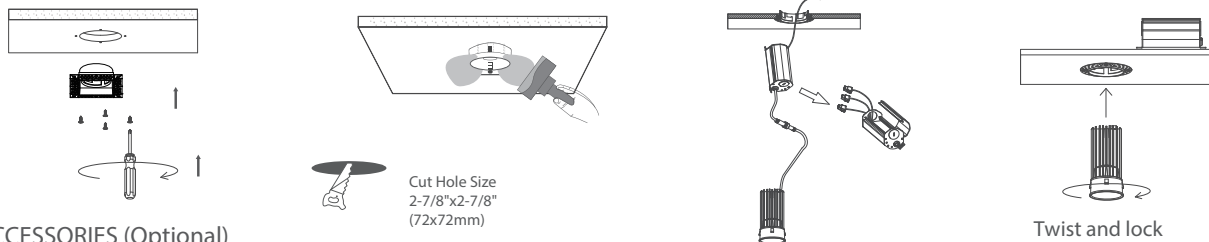

Description

2" Trimless LED Downlight, 15watts, Square

Features

- * Durable airtight aluminum body
- * Type IC, Air-Tight & Wet - No Housing Required
- * Flangeless installation, provide a more high end looking
- * No housing required, easy and fast installation
- * 10%-100% dimming capability. This fixture is compatible with industry standard forward-phase / reverse-phase and TRIAC/ELV dimmers
- * Includes two spring loaded clips to attached to any ceiling material.
- * Rated for long life - over 50,000 hours

PACKAGE	
Weight.(g)	562g
Qty/CTN (pcs)	18 pcs/CTN
Box Dimension	405(L) x 295(W) x 490(H) mm
Gross Weight	12.65 kg/CTN

INCLUDED IN BOX

- 2" 15W Square LED Trimless Downlight with Driver
- 4 Screws

DIMENSIONS

INSTALLATION

ACCESSORIES (Optional)

Flexible Connector