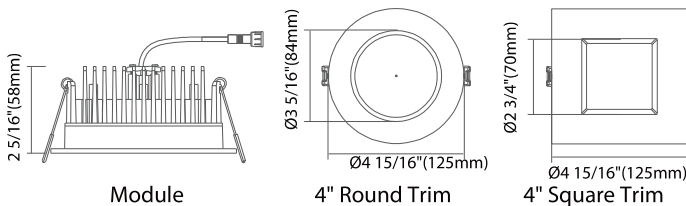

4" Regressed Module Downlight

Trim Finish Options

- BLACK • WHITE

Description

4" Regressed Module Downlight

Features

- * Interchangeable Trims
- * Available shapes: Round and Square
- * Type IC, Air-Tight & Suitable for Wet Location - No Housing Required
- * Fast Installation & No Junction Box Needed
- * Includes two spring loaded clips to attach to any ceiling material.
- * 10%-100% dimming capability. This fixture is compatible with industry standard forward-phase / reverse-phase and TRIAC/ELV dimmers
- * Rated for long life - over 50,000 hours

DIMENSIONS

SPECIFICATIONS	
Model	FDRS-4-15W-5CCT-120V-R
Watts	15W
CRI	80Ra+
Color Temperature(K)	Pre-Select 5CCT 2700K/3000K/3500K/4000K/5000K
Light Output(lm)	1000lm
Default Driver Input	AC120V, 60Hz
Dimming	Triac Dimming 10-100%
Power Factor	>0.9
Approved Location	Wet Location
Air Tight	Yes
IC Rated	Yes
Operating Temp.	(-4°F~104°F) -20~40°C
Beam Angle	90°

PACKAGE	
Weight.(g)	440g
Qty/CTN (pcs)	18pcs/CTN
Box Dimension	L345xW300xH305mm
Gross Weight	9.42kg/CTN

INSTALLATION

INCLUDED IN BOX

- 4" Regressed Module Downlight and Remote Driver

OPTIONAL ACCESSORIES