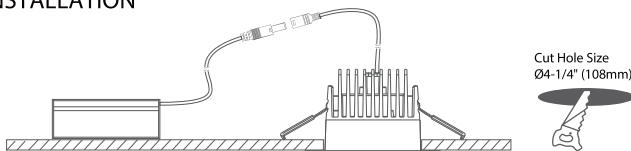

4" Regressed Module Downlight

Trim Finish Options

- BLACK • WHITE

Description

4" Regressed Module Downlight

Features

- * Interchangeable Trims
- * Available shapes: Round and Square
- * Type IC, Air-Tight & Suitable for Wet Location - No Housing Required
- * Fast Installation & No Junction Box Needed
- * Includes two spring loaded clips to attach to any ceiling material.
- * 10%-100% dimming capability. This fixture is compatible with industry standard forward-phase / reverse-phase and TRIAC/ELV dimmers
- * Rated for long life - over 50,000 hours

DIMENSIONS

SPECIFICATIONS	
Model	FDRS-4-15W-5CCT-120V-R
Watts	15W
CRI	80Ra+
Color Temperature(K)	Pre-Select 5CCT 2700K/3000K/3500K/4000K/5000K
Light Output(lm)	1000lm
Default Driver Input	AC120V, 60Hz
Dimming	Triac Dimming 10-100%
Power Factor	>0.9
Approved Location	Wet Location
Air Tight	Yes
IC Rated	Yes
Operating Temp.	(-4°F~104°F) -20~40°C
Beam Angle	90°

PACKAGE	
Weight.(g)	440g
Qty/CTN (pcs)	18pcs/CTN
Box Dimension	L345xW300xH305mm
Gross Weight	9.42kg/CTN

INSTALLATION

INCLUDED IN BOX

- 4" Regressed Module Downlight and Remote Driver

OPTIONAL ACCESSORIES