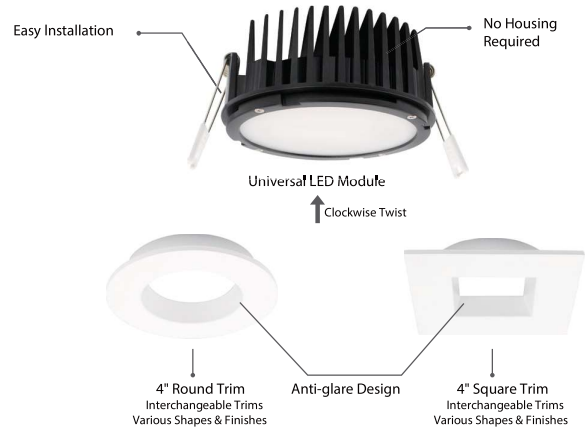

4" Regressed Module Downlight

Trim Finish Options

- BLACK • WHITE

Description

4" Regressed Module Downlight

Features

- * Interchangeable Trims
- * Available shapes: Round and Square
- * Type IC, Air-Tight & Suitable for Wet Location - No Housing Required
- * Fast Installation & No Junction Box Needed
- * Includes two spring loaded clips to attach to any ceiling material.
- * 10%-100% dimming capability. This fixture is compatible with industry standard forward-phase / reverse-phase and TRIAC/ELV dimmers
- * Rated for long life - over 50,000 hours

DIMENSIONS

SPECIFICATIONS	
Model	FDRS-4-15W-5CCT-120V-R
Watts	15W
CRI	80Ra+
Color Temperature(K)	Pre-Select 5CCT 2700K/3000K/3500K/4000K/5000K
Light Output(lm)	1000lm
Default Driver Input	AC120V, 60Hz
Dimming	Triac Dimming 10-100%
Power Factor	>0.9
Approved Location	Wet Location
Air Tight	Yes
IC Rated	Yes
Operating Temp.	(-4°F~104°F) -20~40°C
Beam Angle	90°

PACKAGE	
Weight.(g)	440g
Qty/CTN (pcs)	18pcs/CTN
Box Dimension	L345xW300xH305mm
Gross Weight	9.42kg/CTN

INSTALLATION

INCLUDED IN BOX

- 4" Regressed Module Downlight and Remote Driver

OPTIONAL ACCESSORIES