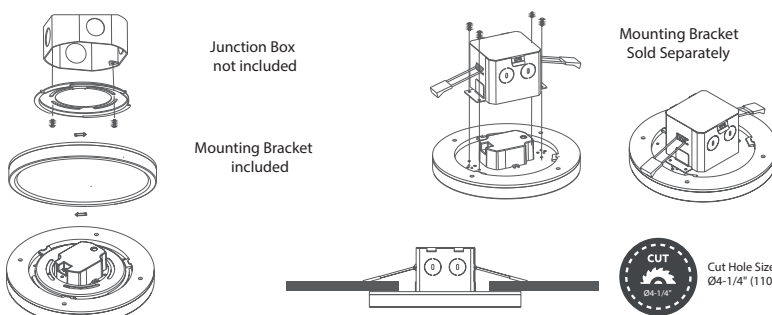

7" Smart Ceiling Light RGB and Tunable White

RGB-Tunable White (2700-6500K)

Features

- Thin profile that perfectly in low plenum applications
- RGB and Tunable White
- Wi-Fi enabled, Tuya module
- Suitable for wet locations
- Ideal for residential and light commercial spaces

DIMENSIONS

SPECIFICATIONS	
Model	FDRGB-7-15W-WH-SMART
(RGB/CW)	2.5W/15W
Light Output/CW	1100lm
Light Output/RGB	80lm
CRI	80 Ra+
Color Temperature(K)	RGB + tunable white (2700-6500K)
Default Driver Input	120-277V, 50/60Hz
Dimming	Dimmable Via APP 1-100%
Power Factor	>0.9
Approved Location	Wet Location
Operating Temp.	(-4°F~104°F) -20~40°C
Beam Angle	110°

PACKAGE	
Weight.(g)	422g
Qty/CTN (pcs)	20pcs/CTN
Box Dimension	L430*W270*H435mm
Gross Weight	9.94kg/CTN

INCLUDED IN BOX

- 7" Smart Ceiling Light RGB and Tunable White
- One Mounting Bracket
- Two Mounting Screws for Mounting Bracket
- Three Wire Connectors