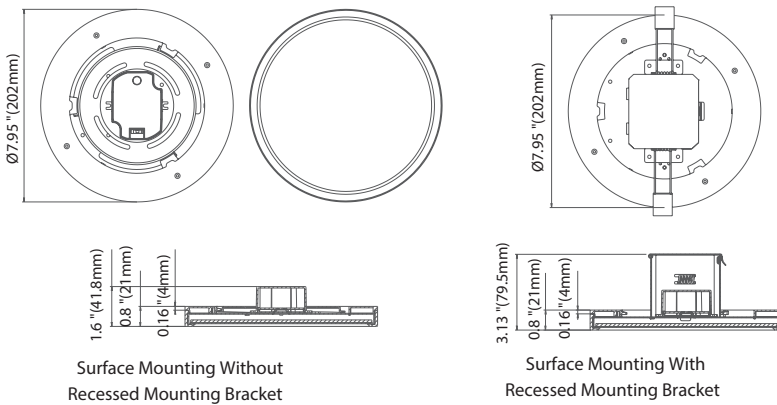

DIMENSIONS

SPECIFICATIONS	
Model	FDRGB-7-15W-WH-SMART
(RGB/CW)	2.5W/15W
Light Output/CW	1100lm
Light Output/RGB	80lm
CRI	80 Ra+
Color Temperature(K)	RGB + tunable white (2700-6500K)
Default Driver Input	120-277V, 50/60Hz
Dimming	Dimmable Via APP 1-100%
Power Factor	>0.9
Approved Location	Wet Location
Operating Temp.	(-4°F~104°F) -20~40°C
Beam Angle	110°

PACKAGE	
Weight.(g)	422g
Qty/CTN (pcs)	20pcs/CTN
Box Dimension	L430*W270*H435mm
Gross Weight	9.94kg/CTN

INCLUDED IN BOX

- 7" Smart Ceiling Light RGB and Tunable White
- One Mounting Bracket
- Two Mounting Screws for Mounting Bracket
- Three Wire Connectors