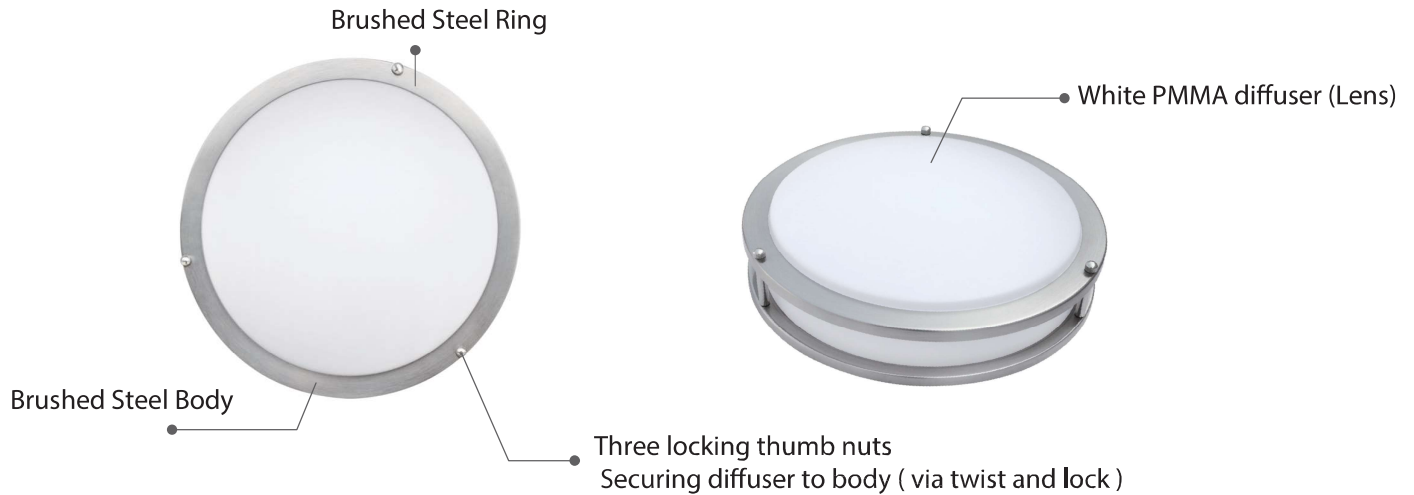

14" LED Double Ring Flush Mount

Features

- Uniform bright light
- Constructure: strong steel with white PC diffuser (Lens)
- LED: DOB (Driver on Board) technology
- No extra mounting bracket required
- Triac Dimming
- Lifetime rated for more than 50,000 hours
- Suitable for DAMP LOCATION

DIMENSIONS

INSTALLATION

Included in box

- Three Wire Nuts
- Two Screws

SPECIFICATIONS

SPECIFICATIONS	
Product No.	FDDRFM-14-22W-LED-5CCT-120-BN
Size	14"
Input Voltage	AC120V, 60Hz
Watts	22W
CRI	90+ Ra
Color Temperature (K)	Pre-Select 5 CCT 2700K-3000K-3500K-4000K-5000K
Lumen Output (lm)	1650 lm
Dimming	Triac Dimming
Power Factor	>0.9
Approved Location	Damp Location
Air Tight	Yes
Operating Temp.	(-4°F~104°F) -20~40°C
Beam Angle	120°