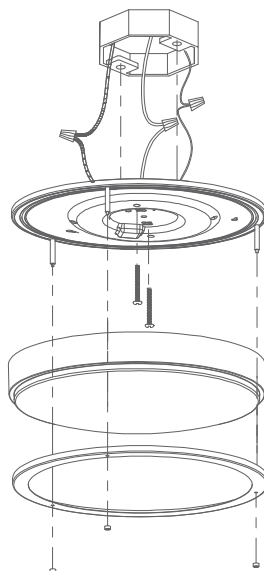

14" LED Double Ring Flush Mount

Features

- Uniform bright light
- Constructure: strong steel with white PC diffuser (Lens)
- LED: DOB (Driver on Board) technology
- No extra mounting bracket required
- Triac Dimming
- Lifetime rated for more than 50,000 hours
- Suitable for DAMP LOCATION

DIMENSIONS

INSTALLATION

Included in box

- Three Wire Nuts
- Two Screws

SPECIFICATIONS

SPECIFICATIONS	
Product No.	FDDRFM-14-22W-LED-5CCT-120-BN
Size	14"
Input Voltage	AC120V, 60Hz
Watts	22W
CRI	90+ Ra
Color Temperature (K)	Pre-Select 5 CCT 2700K-3000K-3500K-4000K-5000K
Lumen Output (lm)	1650 lm
Dimming	Triac Dimming
Power Factor	>0.9
Approved Location	Damp Location
Air Tight	Yes
Operating Temp.	(-4°F~104°F) -20~40°C
Beam Angle	120°