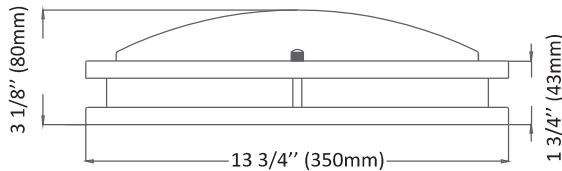

14" LED Double Ring Flush Mount

Features

- Uniform bright light
- Constructure: strong steel with white PC diffuser (Lens)
- LED: DOB (Driver on Board) technology
- No extra mounting bracket required
- Triac Dimming
- Lifetime rated for more than 50,000 hours
- Suitable for DAMP LOCATION

DIMENSIONS

INSTALLATION

Included in box

- Three Wire Nuts
- Two Screws

SPECIFICATIONS

SPECIFICATIONS	
Product No.	FDDRFM-14-22W-LED-5CCT-120-BN
Size	14"
Input Voltage	AC120V, 60Hz
Watts	22W
CRI	90+ Ra
Color Temperature (K)	Pre-Select 5 CCT 2700K-3000K-3500K-4000K-5000K
Lumen Output (lm)	1650 lm
Dimming	Triac Dimming
Power Factor	>0.9
Approved Location	Damp Location
Air Tight	Yes
Operating Temp.	(-4°F~104°F) -20~40°C
Beam Angle	120°