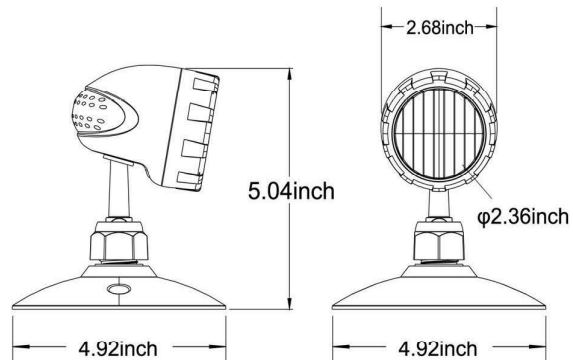

LED Emergency Remote Light, 1-Head

The single led remote head is constructed of high impact thermoplastic. A tool-less mechanically adjustable swivel locks the head in position once adjusted.

Dimension

Features and Specifications:

- > Injection-molded thermoplastic ABS housing
- > UL-94V-0 flame rating, fire-retardant
- > Wall and ceiling mounting
- > Universal voltage LED remote compatible with any emergency lighting system (3.6-24VDC)
- > Super bright SMD LED 2W 130lm
- > Suitable for damp locations
- > cULus listed

**Shipping Carton
48pcs each**

Illuminance (at a distance)

HT EAVG/EMAX ANGLE:36.90DEG DIA

Luminous Intensity Distribution Diagram

AVERAGE BEAM ANGLE(50%):38.9 DEG