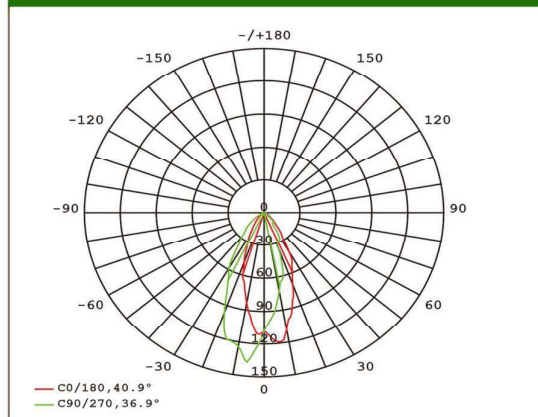

LED Emergency Remote Light, 1-Head

The single led remote head is constructed of high impact thermoplastic. A tool-less mechanically adjustable swivel locks the head in position once adjusted.

Dimension

Features and Specifications:

**Shipping Carton
48pcs each**

Illuminance (at a distance)

HT EAVG/EMAX ANGLE:36.90DEG DIA

Luminous Intensity Distribution Diagram

AVERAGE BEAM ANGLE(50%):38.9 DEG