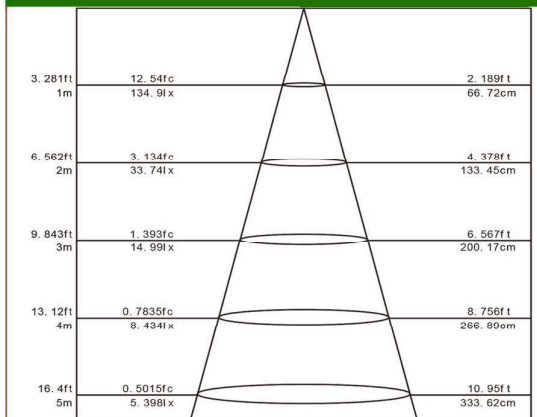

LED Emergency Remote Light, 1-Head

The single led remote head is constructed of high impact thermoplastic. A tool-less mechanically adjustable swivel locks the head in position once adjusted.

Dimension

Features and Specifications:

**Shipping Carton
48pcs each**

Illuminance (at a distance)

HT EAVG/EMAX ANGLE:36.90DEG DIA

Luminous Intensity Distribution Diagram

AVERAGE BEAM ANGLE(50%):38.9 DEG